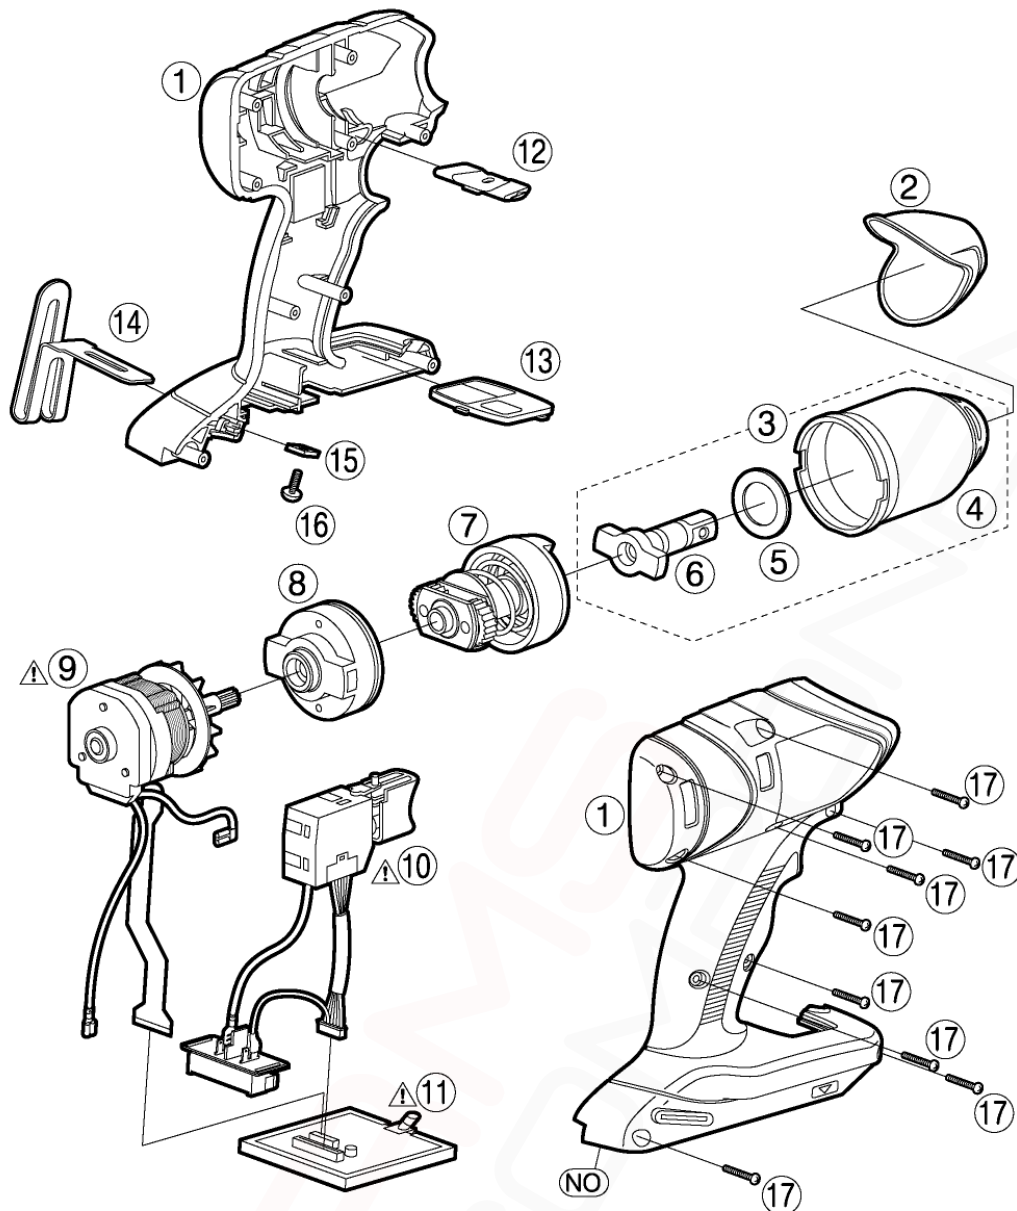

Model No. : EY7547 Exploded View for EY7547