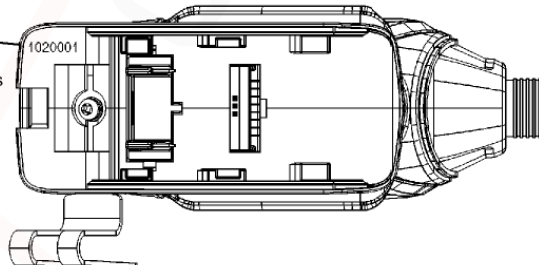

** Battery Pack is available as an optional accessory. See the nearest sales dealer for details.

*** For replacement parts of charger, see the charger service manual.

Charger complete set is available as an optional accessory. See the nearest sales dealer for details.

Production marking 7 digits

1 02 0001

— Production marking 7 digits
— Month
— Last digit of year