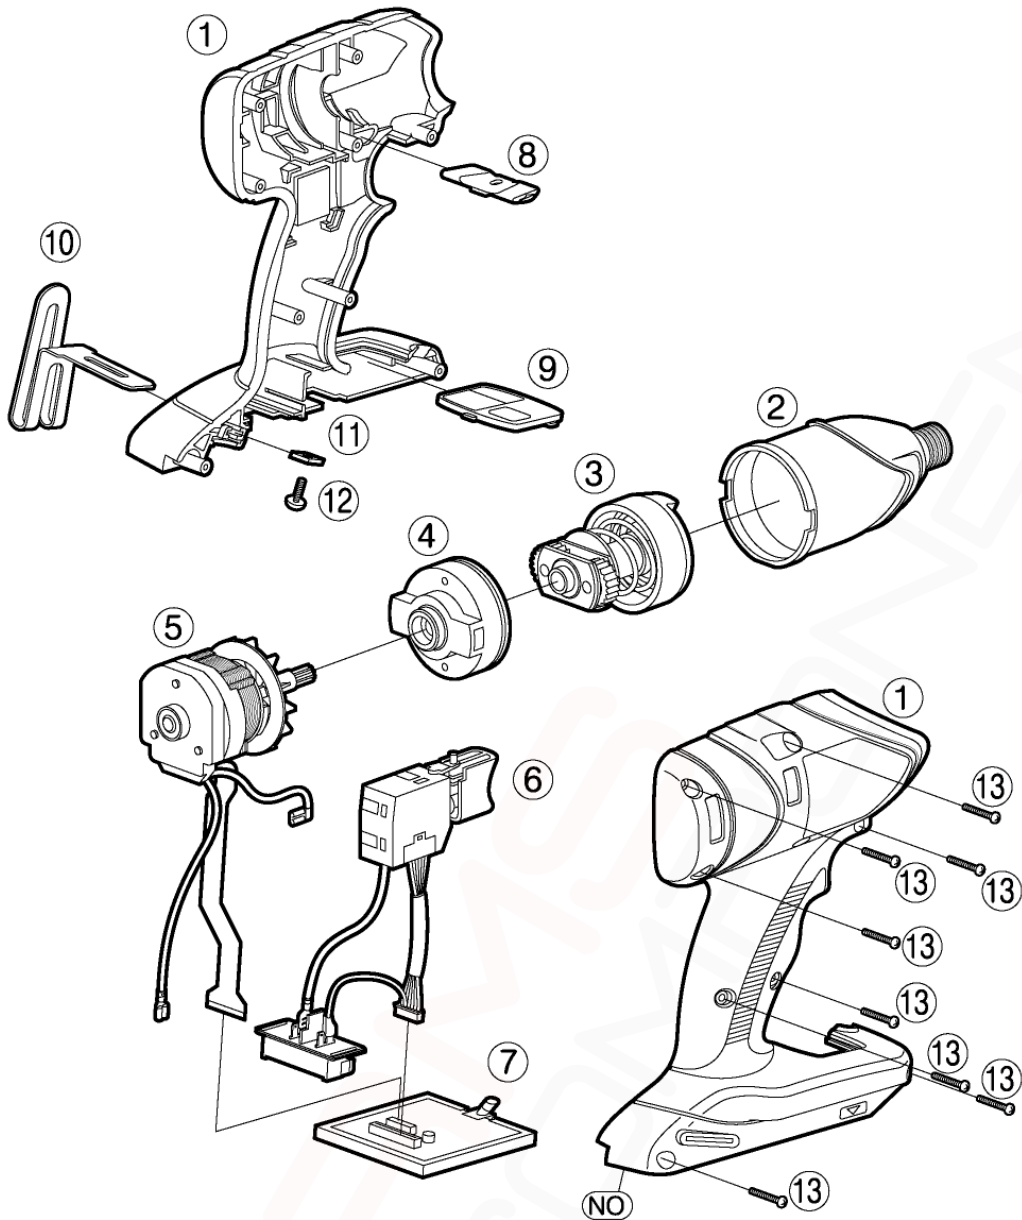

Model No. : EY7550 Exploded View for EY7550