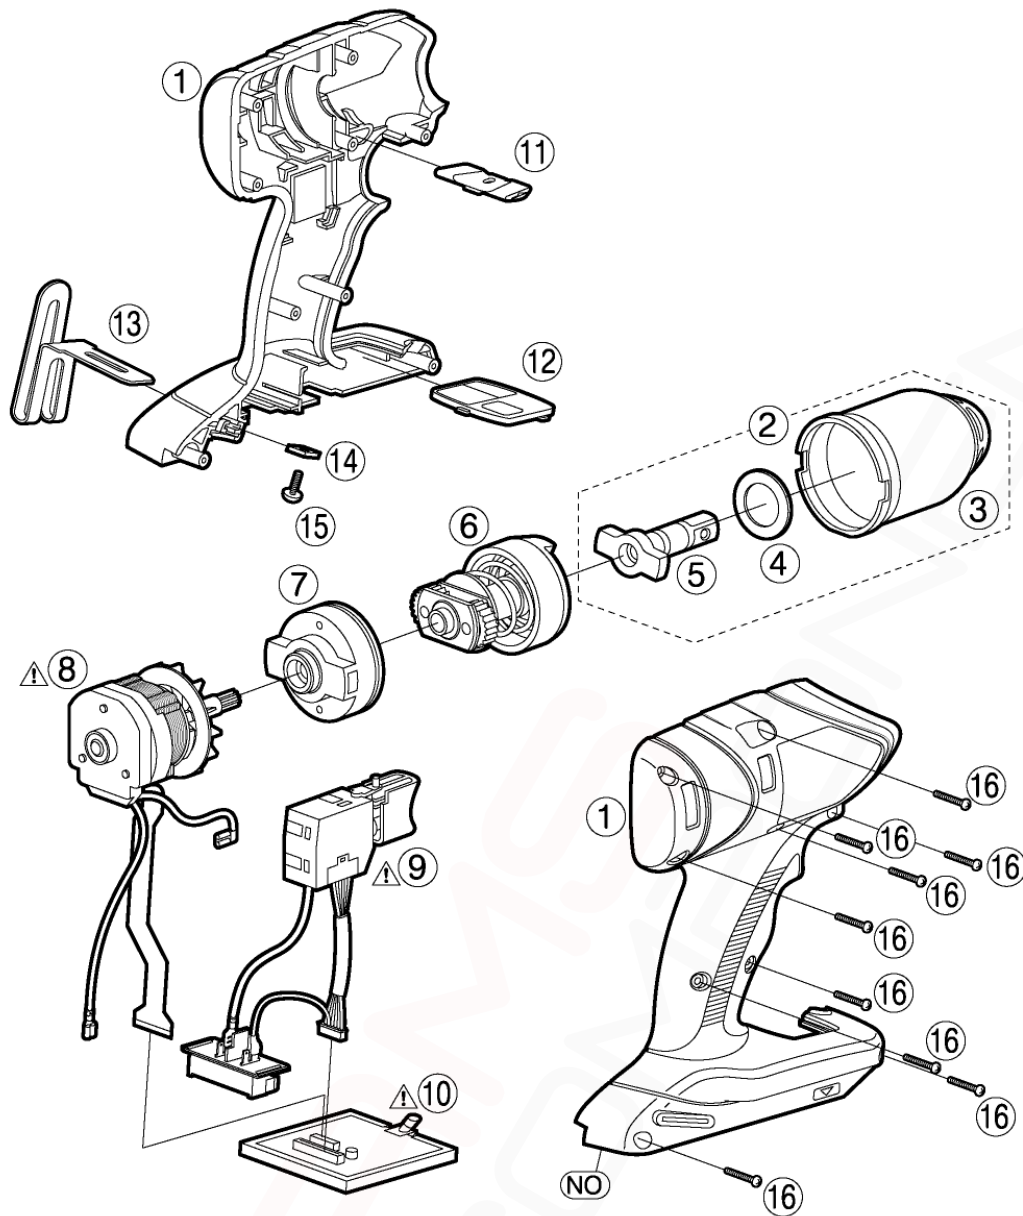

Model No. : EY7551 Exploded View for EY7551