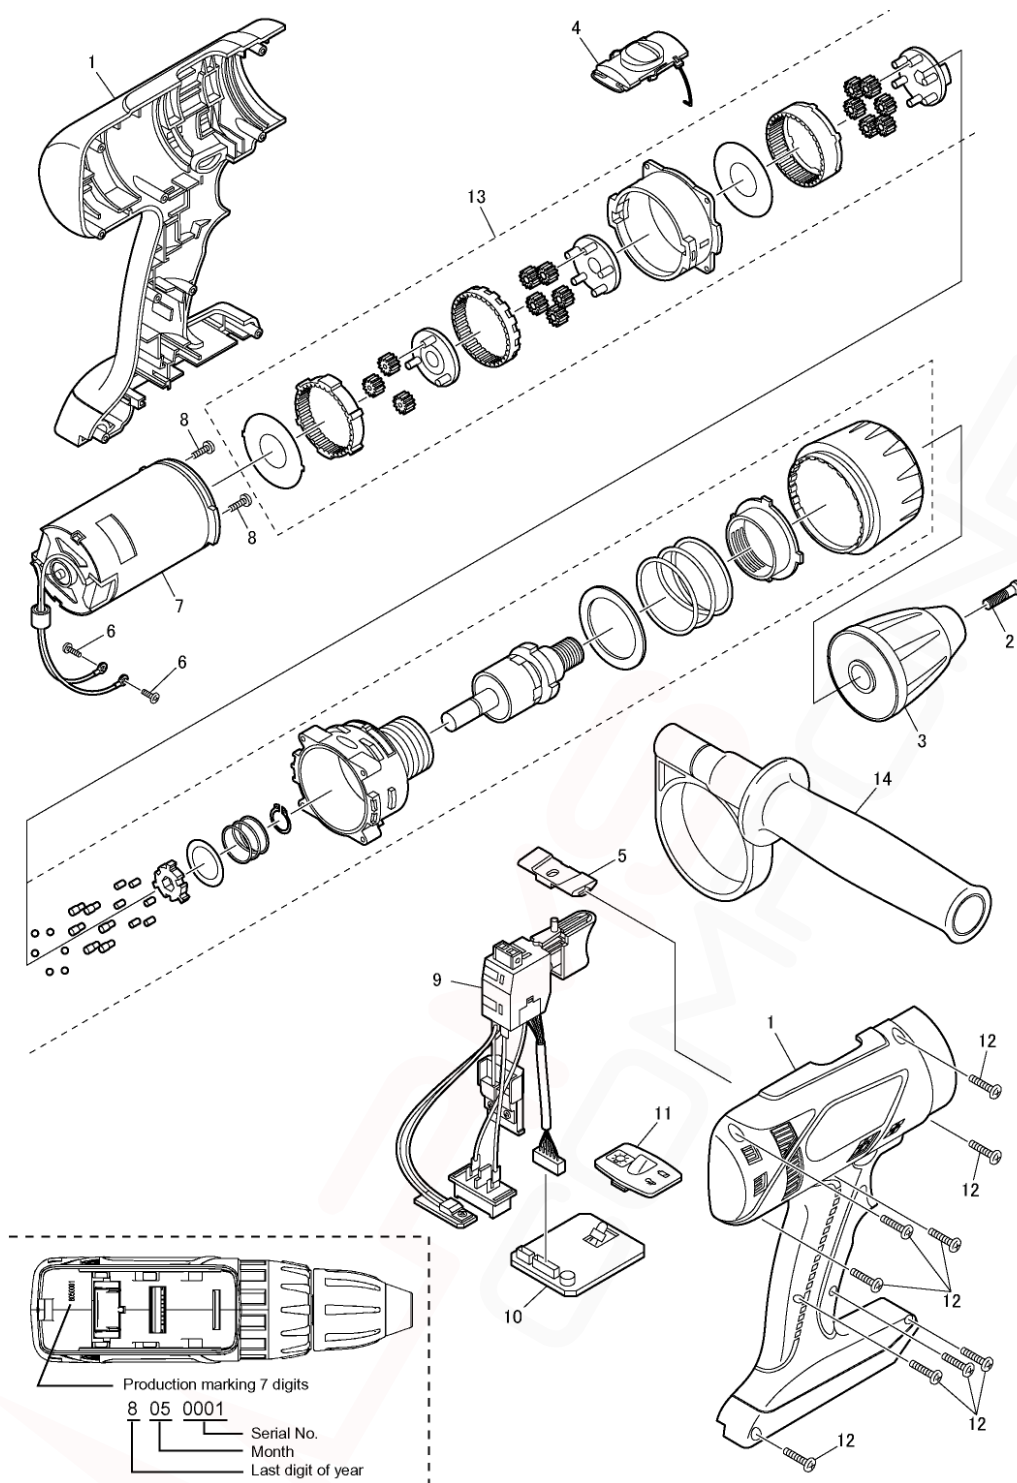

Model No. : EY7960 Exploded View for EY7960

** Battery Pack is available as an optional accessory. See the nearest sales dealer for details.

*** For replacement parts of charger, see the charger service manual.

Charger complete set is available as an optional accessory. See the nearest sales dealer for details.