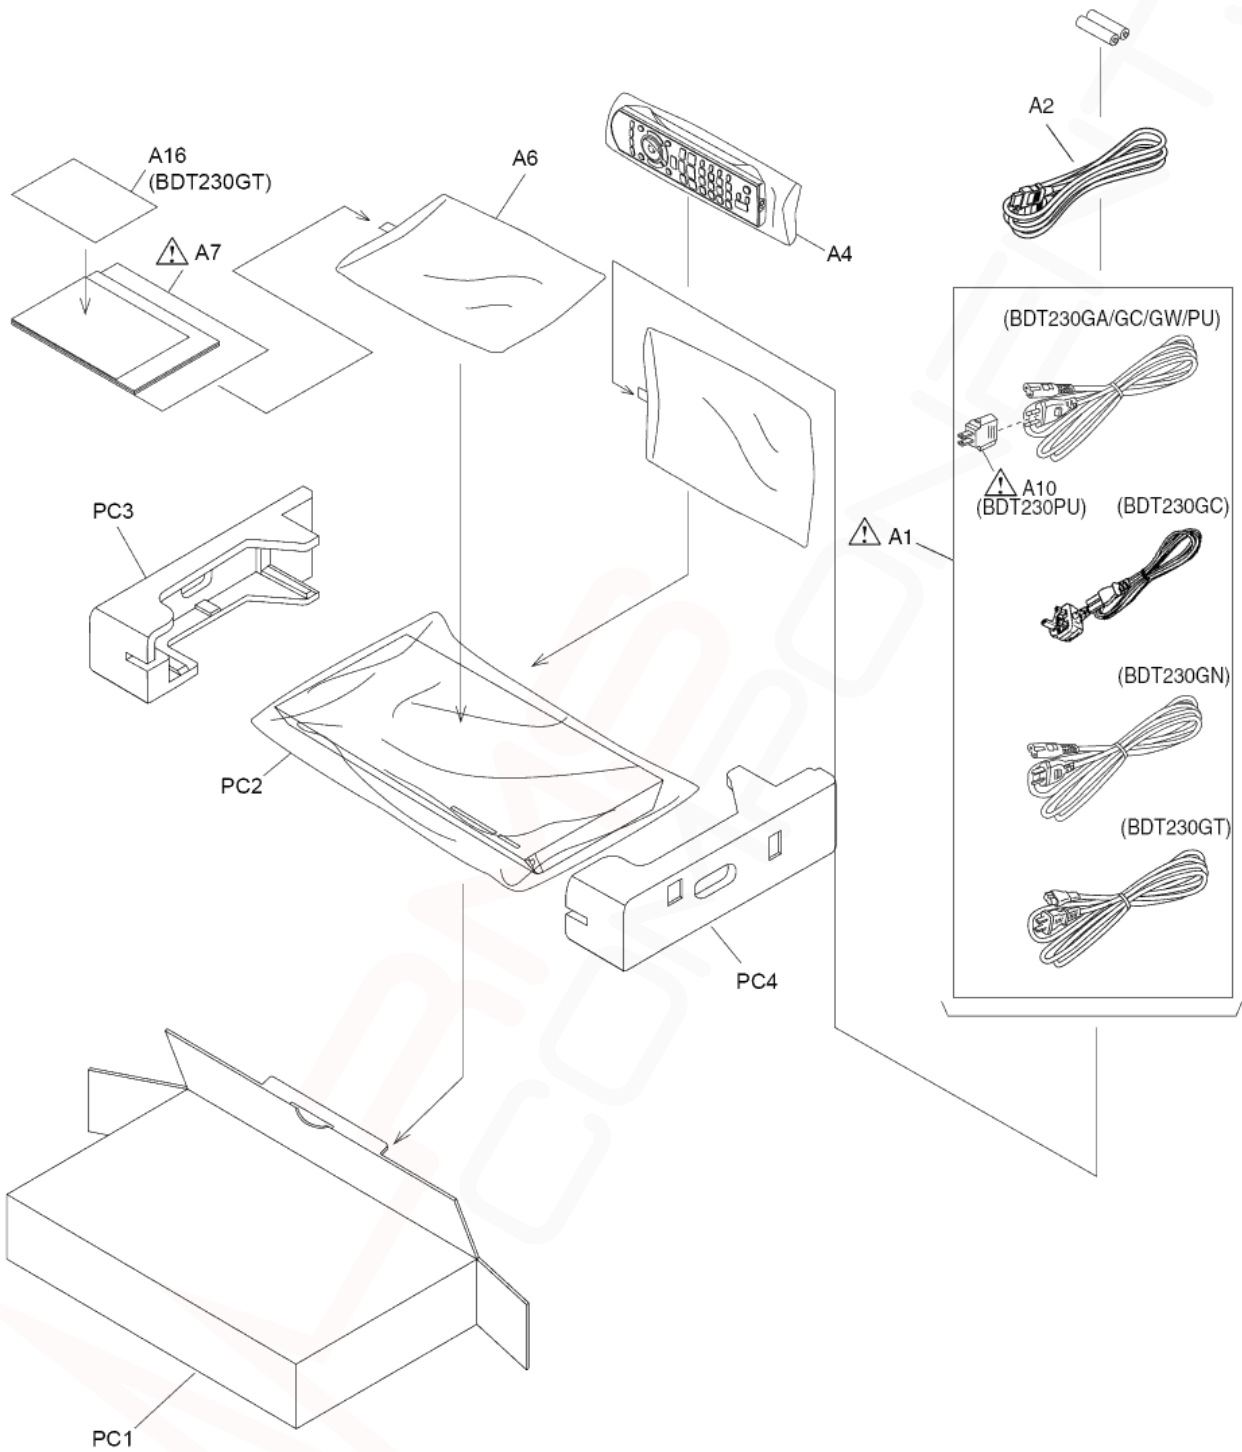

Model No. : DMP-BDT230GA/DMP-BDT230GC/DMP-BDT230GN/DMP-BDT230GT/DMP-BDT230GW/DMP-BDT230PU Parts List

Change	Safety	Ref. No.	Part No.	Part Name & Description	Q'ty	Remarks
			■	CASING		
	⚠	1	VXY2171T	BD DRIVE	1	ADJ
	⚠	2	VEP71322X	POWER P.C.B.	1	(RTL) E.S.D. BDT230GA
	⚠	2	VEP71322Q	POWER P.C.B.	1	(RTL) E.S.D. BDT230GC/GW/GN
	⚠	2	VEP71300L	POWER P.C.B.	1	(RTL) E.S.D. BDT230GT
	⚠	2	VEP71322J	POWER P.C.B.	1	(RTL) E.S.D. BDT230PU
		3	RFKB76327LAT	DIGITAL P.C.B.	1	E.S.D. ADJ BDT230GA
		3	RFKB76327LCT	DIGITAL P.C.B.	1	E.S.D. ADJ BDT230GC
		3	RFKB76327KT	DIGITAL P.C.B.	1	E.S.D. ADJ BDT230GN
		3	RFKB76327LTT	DIGITAL P.C.B.	1	E.S.D. ADJ BDT230GT
		3	RFKB76327LWT	DIGITAL P.C.B.	1	E.S.D. ADJ BDT230GW
		3	RFKB76327LPT	DIGITAL P.C.B.	1	E.S.D. ADJ BDT230PU
		4	VEP70639B	SD_USB P.C.B.	1	(RTL) E.S.D.
		6	C5ZZZ0000085	Wi-Fi MODULE	1	
		7	VEELP26	WIRE	1	
		8	RKG2481B-K	TRAY DOOR PANEL	1	
	⚠	9	RGR0445A-C1	REAR PANEL	1	BDT230GA
	⚠	9	RGR0445A-D	REAR PANEL	1	BDT230GC
	⚠	9	RGR0445A-F	REAR PANEL	1	BDT230GN
	⚠	9	RGR0445A-G	REAR PANEL	1	BDT230GT
	⚠	9	RGR0445A-H	REAR PANEL	1	BDT230GW
	⚠	9	RGR0445A-J	REAR PANEL	1	BDT230PU
		10	RMX0504	SPACER	1	
		12	RMZ1266	BOTTOM CASE INSULATION SHEET	1	
		13	RSC0905	HEAT RADIATION PLATE	1	
		14	RKA0239-KJ	FOOT RUBBER	1	
		15	RKA0239-KJ	FOOT RUBBER	1	
		16	RKA0239-KJ	FOOT RUBBER	1	
		17	RKA0239-KJ	FOOT RUBBER	1	
		18	RYP1896A-K	FRONT PANEL ASS'Y	1	
		18-1	RKF0963A-K	DOOR	1	
	⚠	19	RKM0715-K	TOP CASE	1	
		31	RHD30168-J	SCREW	1	
		32	RHD30168-J	SCREW	1	
		33	RHD30168-J	SCREW	1	
		34	RHD30168-J	SCREW	1	
		35	RHD30168-J	SCREW	1	
		36	RHD30168-J	SCREW	1	
		37	RHD30168-J	SCREW	1	
		38	RHD30168-J	SCREW	1	
		39	XSN3+4FJ	SCREW	1	
		46	RHD30119-U	SCREW	1	
		47	RHD30119-U	SCREW	1	
		48	RHD30119-U	SCREW	1	
		49	RHD30119-U	SCREW	1	
		50	RHD30119-U	SCREW	1	
	⚠	101	VQL2P54	LASER CAUTION LABEL	1	
		102	VMA0V86	YOKE	1	
		103	VMD6392-J	CLAMPER	1	
		104	VMD6881	TRAY	1	
		105	VMD6580	MID BASE	1	
		106	VDG1756-1J	PULLEY GEAR	1	
		107	VDG1757-J	MID GEAR	1	
		108	VEM0896-J	LOADING MOTOR U	1	
		109	VMD6390-J	SLIDE CAM	1	
		110	VMD6882-1	MECHA CHASSIS	1	
		111	VMG1720	BELT	1	
		112	VWJ2400	PICKFFC	1	
		113	VHD2268	NUT PIECE SCREW	1	
		114	VMB4004-J	NUT PIECE SPRING	1	
		115	VMD6754	NUT PIECE	1	
	⚠	116	VXA9068-SER	OPU	1	ADJ