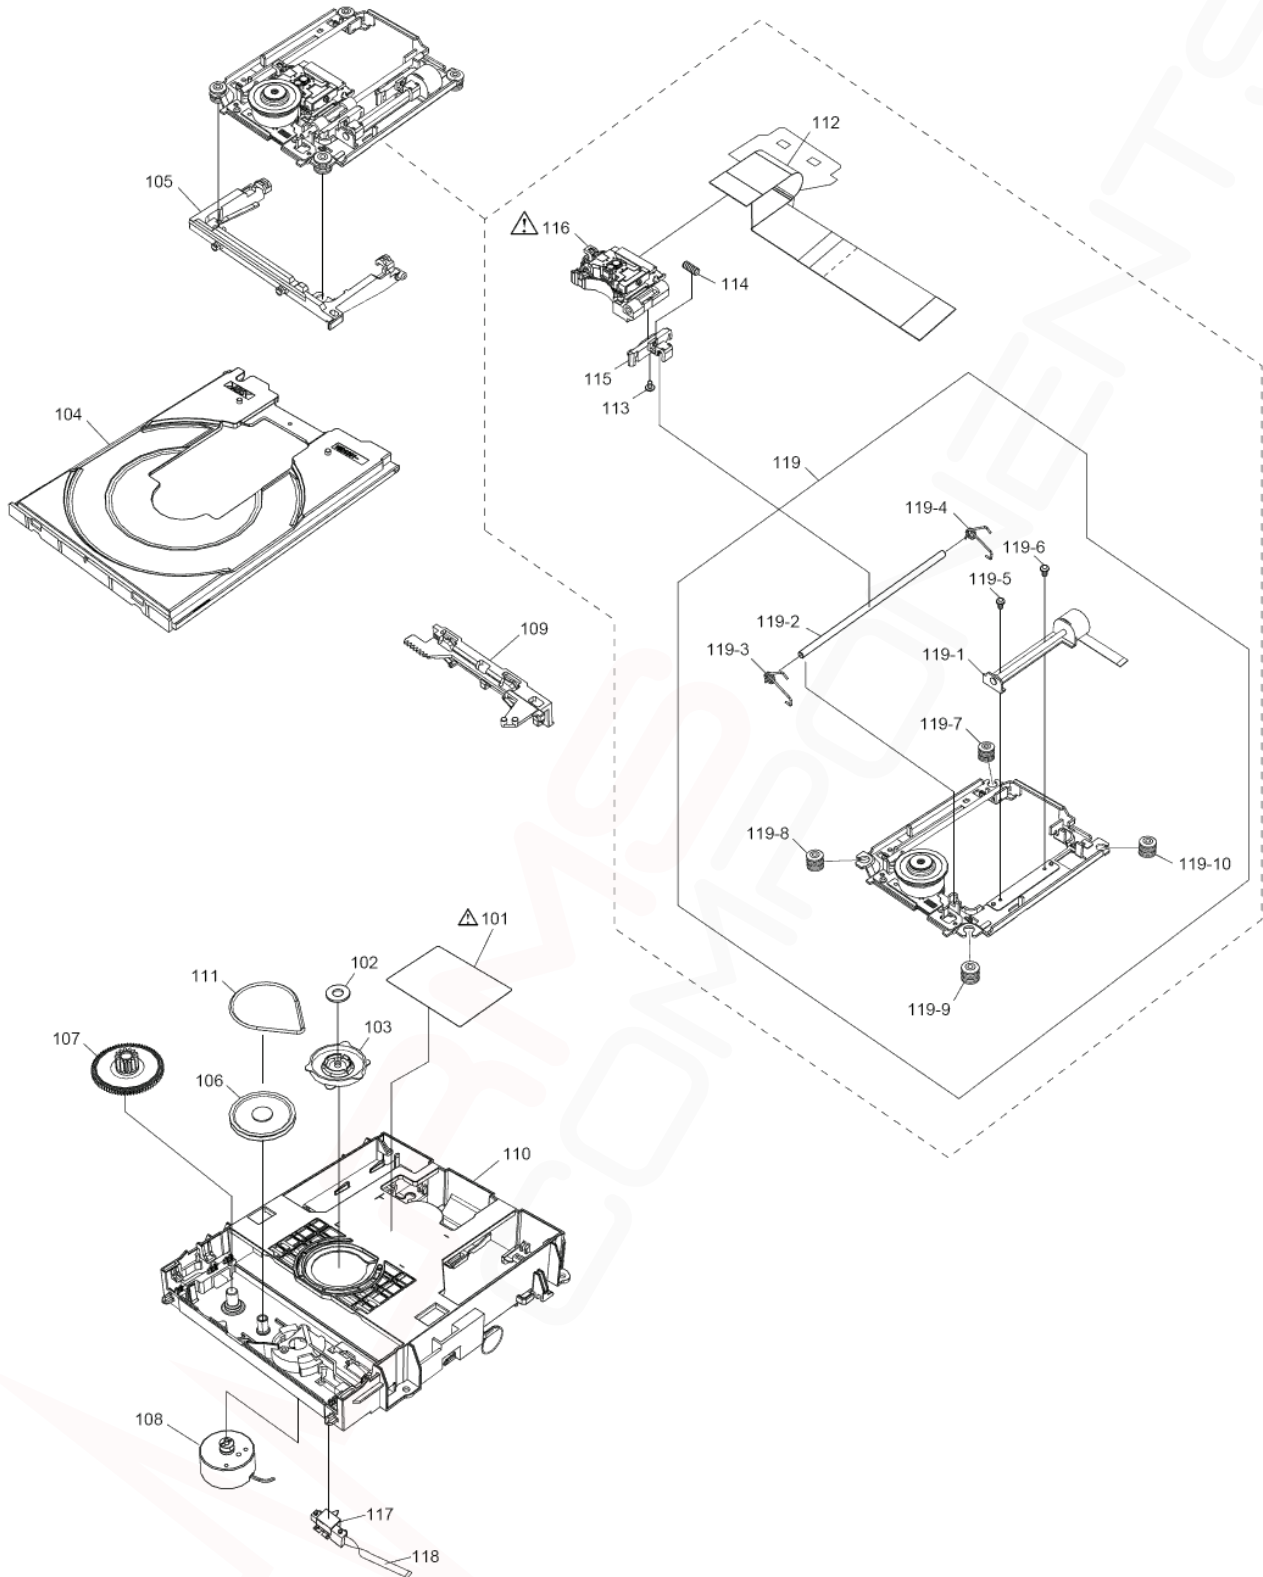

Model No. : DMP-BDT230GA/DMP-BDT230GC/DMP-BDT230GN/DMP-BDT230GT/DMP-BDT230GW/DMP-BDT230PU Mechanism View