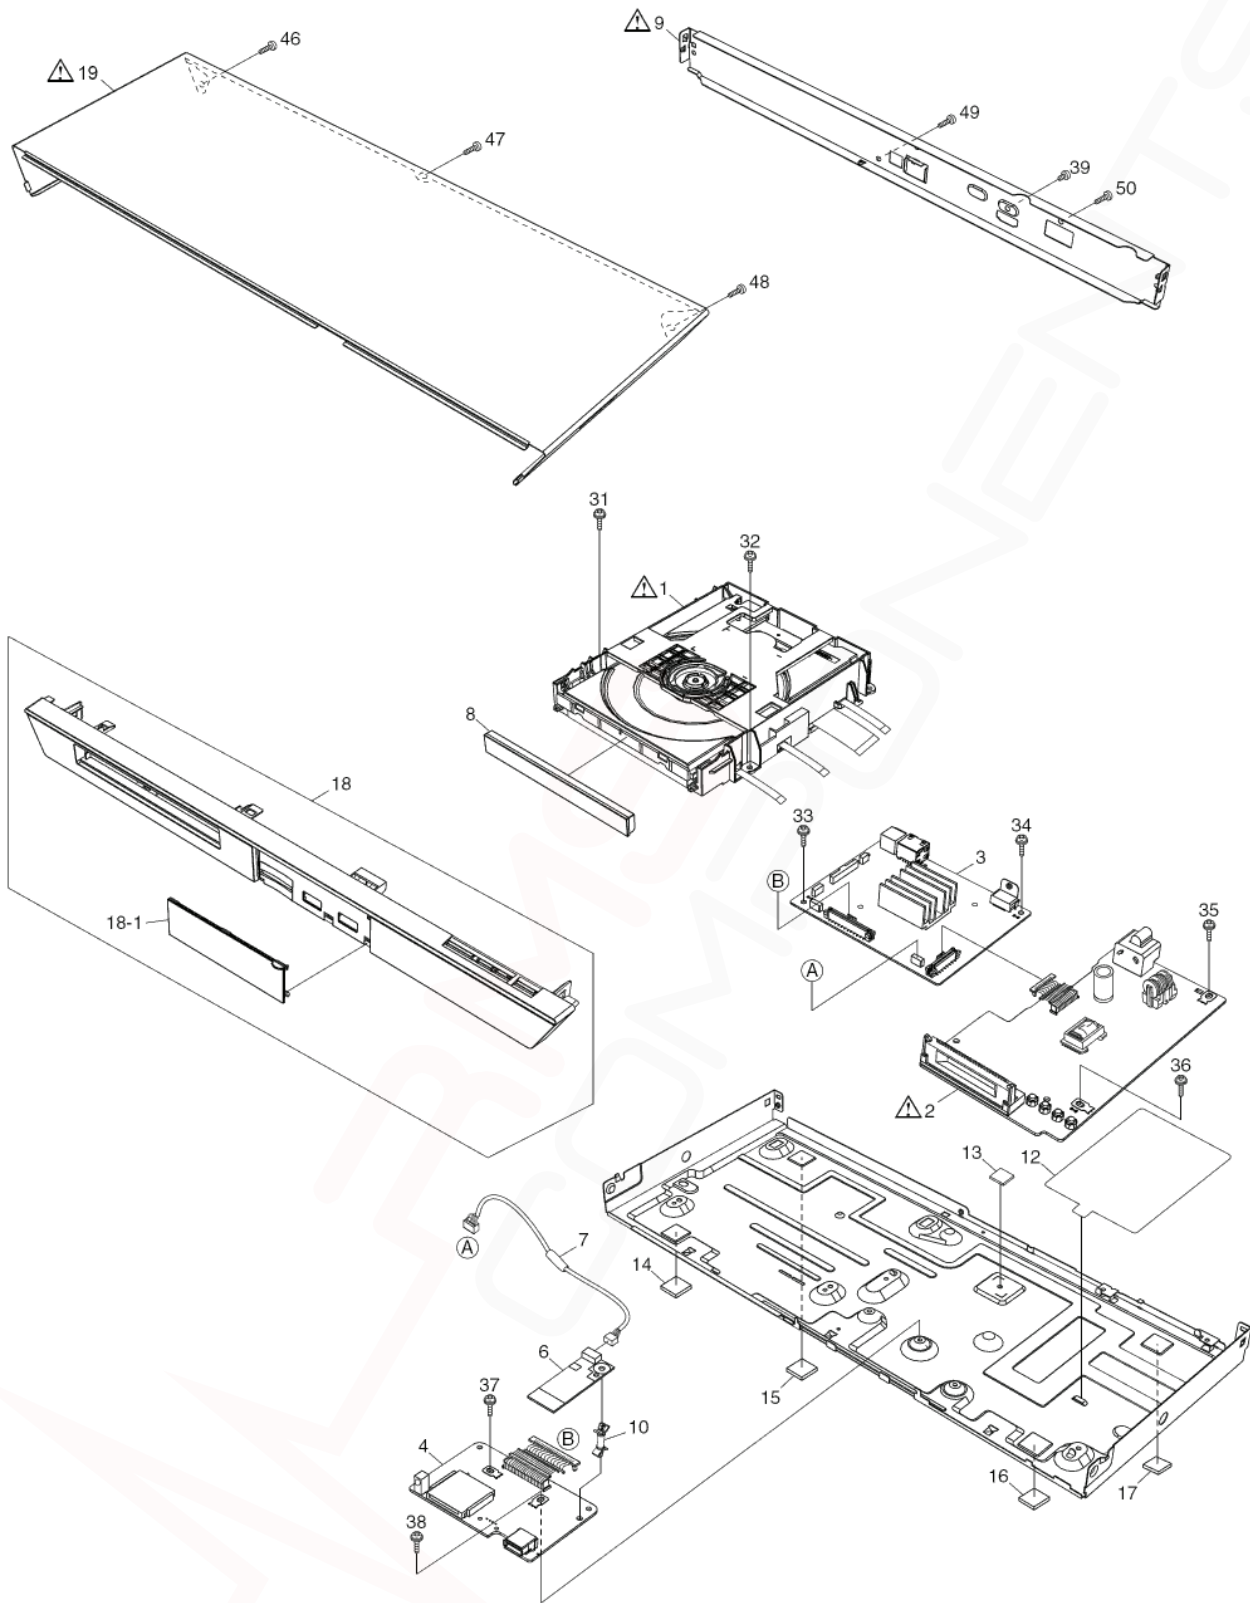

Model No. : DMP-BDT230GA/DMP-BDT230GC/DMP-BDT230GN/DMP-BDT230GT/DMP-BDT230GW/DMP-BDT230PU Exploded View