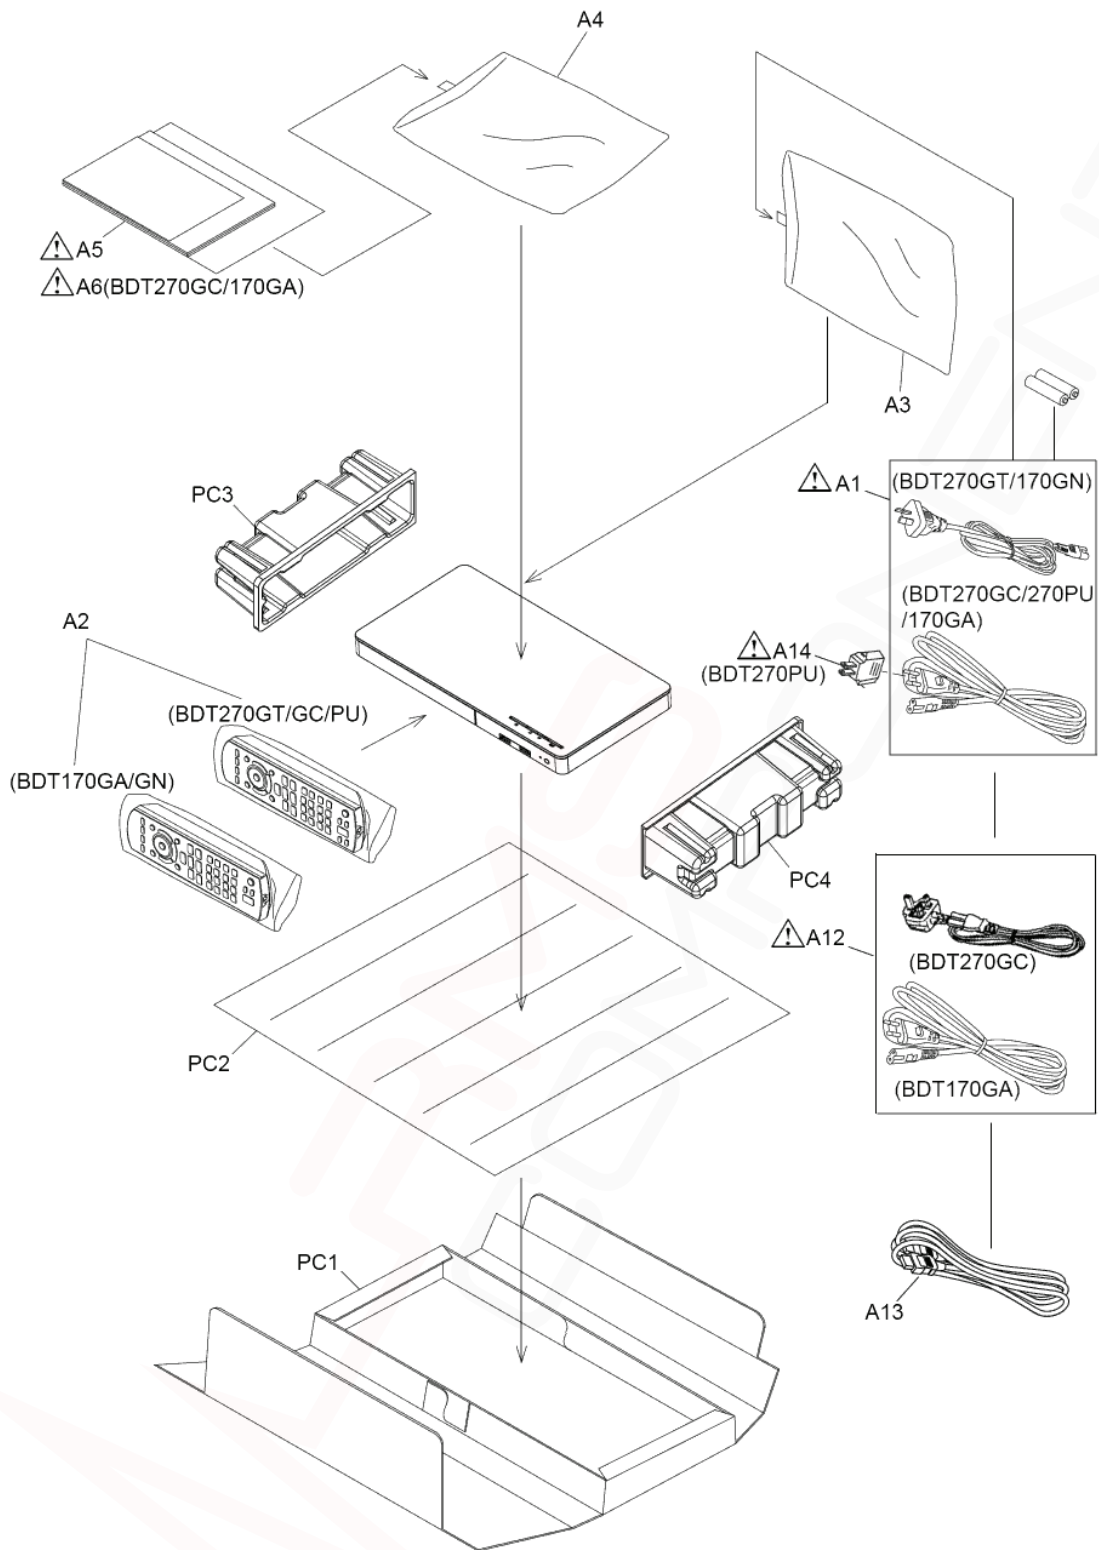

Model No. : DMP-BDT170GA/GN/DMP-BDT270GC/GT/PU Packing View

Model No. : DMP-BDT170GA/GN/DMP-BDT270GC/GT/PU Parts List

Change	Safety	Ref. No.	Part No.	Part Name & Description	Q'ty	Remarks
			■	CASING		
	⚠	1	VXY2171T	BD DRIVE	1	ADJ
	⚠	2	SEP0409AC	POWER P.C.B.	1	(RTL) E.S.D. BDT270GC/BDT170GN
	⚠	2	SEP0409AF	POWER P.C.B.	1	(RTL) E.S.D. BDT270GT
	⚠	2	SEP0409AD	POWER P.C.B.	1	(RTL) E.S.D. BDT270PU
	⚠	2	SEP0409AE	POWER P.C.B.	1	(RTL) E.S.D. BDT170GA
		3	SUKB0348AGCT	DIGITAL P.C.B.	1	E.S.D. ADJ BDT270GC
		3	SUKB0348AHT	DIGITAL P.C.B.	1	E.S.D. ADJ BDT270GT
		3	SUKB0348AGUT	DIGITAL P.C.B.	1	E.S.D. ADJ BDT270PU
		3	SUKB0348ALT	DIGITAL P.C.B.	1	E.S.D. ADJ BDT170GA
		3	SUKB0348AKT	DIGITAL P.C.B.	1	E.S.D. ADJ BDT170GN
		4	C5ZZZ0000098	WIFI MODULE	1	BDT270GC/BDT270GT/BDT270PU
		5	SEE0162	WIFI CABLE	1	BDT270GC/BDT270GT/BDT270PU
		6	RGK2298-K	TRAY PANEL	1	
	⚠	7	RGR0444D1V-1	REAR PANEL	1	BDT270GC
	⚠	7	RGR0444D1X-1	REAR PANEL	1	BDT270GT
	⚠	7	RGR0444D1J-2	REAR PANEL	1	BDT270PU
	⚠	7	RGR0444D1F-2	REAR PANEL	1	BDT170GA
	⚠	7	RGR0444D1T	REAR PANEL	1	BDT170GN
		8	RMX0503	SPACER	1	BDT270GC/BDT270GT/BDT270PU
		9	RMZ1364A	BOTTOM CASE INSULATION SHEET	1	
		10	RSC1271	HEAT RADIATION PLATE	1	
		11	RKA0243-KU	FOOT RUBBER	1	
		12	RKA0243-KU	FOOT RUBBER	1	
		13	RKA0243-KU	FOOT RUBBER	1	
		14	RKA0243-KU	FOOT RUBBER	1	
		15	RGP1699AC-K	FRONT PANEL	1	BDT270GC/BDT270GT/BDT270PU
		15	RGP1699W-K	FRONT PANEL	1	BDT170GA/BDT170GN
		16	RGL0803-Q	LED SHEET	1	
		17	RYF0980A-K	TRAY DOOR ASS'Y U	1	
		17-1	RMG0849-K	DOOR DAMPER	1	
		18	RMB0981-L	SPRING	1	
		19	RKM0746A-K	TOP CASE	1	
		20	RGU2954-K	FUNCTION BUTON	1	
		21	RMF0723	SW BOARD BBD SHEET	1	
		22	RMF0723	SW BOARD BBD SHEET	1	
		50	RHD30168-J	SCREW	1	
		51	RHD30168-J	SCREW	1	
		52	RHD30168-J	SCREW	1	
		53	RHD30168-J	SCREW	1	
		54	RHD30168-J	SCREW	1	
		55	XSN3+4FJ	SCREW	1	
		56	XTB3+8JFJ	SCREW	1	
		57	XTB3+8JFJ	SCREW	1	
		58	XTB3+8JFJ	SCREW	1	
		59	RHD30119-U	SCREW	1	
	⚠	101	VQL2P54	LASER CAUTION LABEL	1	
		102	VMA0V86	YOKE	1	
		103	VMD6392-J	CLAMPER	1	
		104	VMD6881-1	TRAY	1	
		105	VMD6580	MID BASE	1	
		106	VDG1756-1J	PULLEY GEAR	1	
		107	VDG1757-J	MID GEAR	1	
		108	VEM0896-J	LOADING MOTOR U	1	
		109	VMD6390-J	SLIDE CAM	1	
		110	VMD6882-2	MECHA CHASSIS	1	
		111	VMG1720	BELT	1	
		112	VWJ2400-3	PICKFFC	1	
		113	VHD2268	NUT PIECE SCREW	1	
		114	VMB4004-J	NUT PIECE SPRING	1	
		115	VMD6754	NUT PIECE	1	
	⚠	116	VXA9068-SER	OPU	1	ADJ