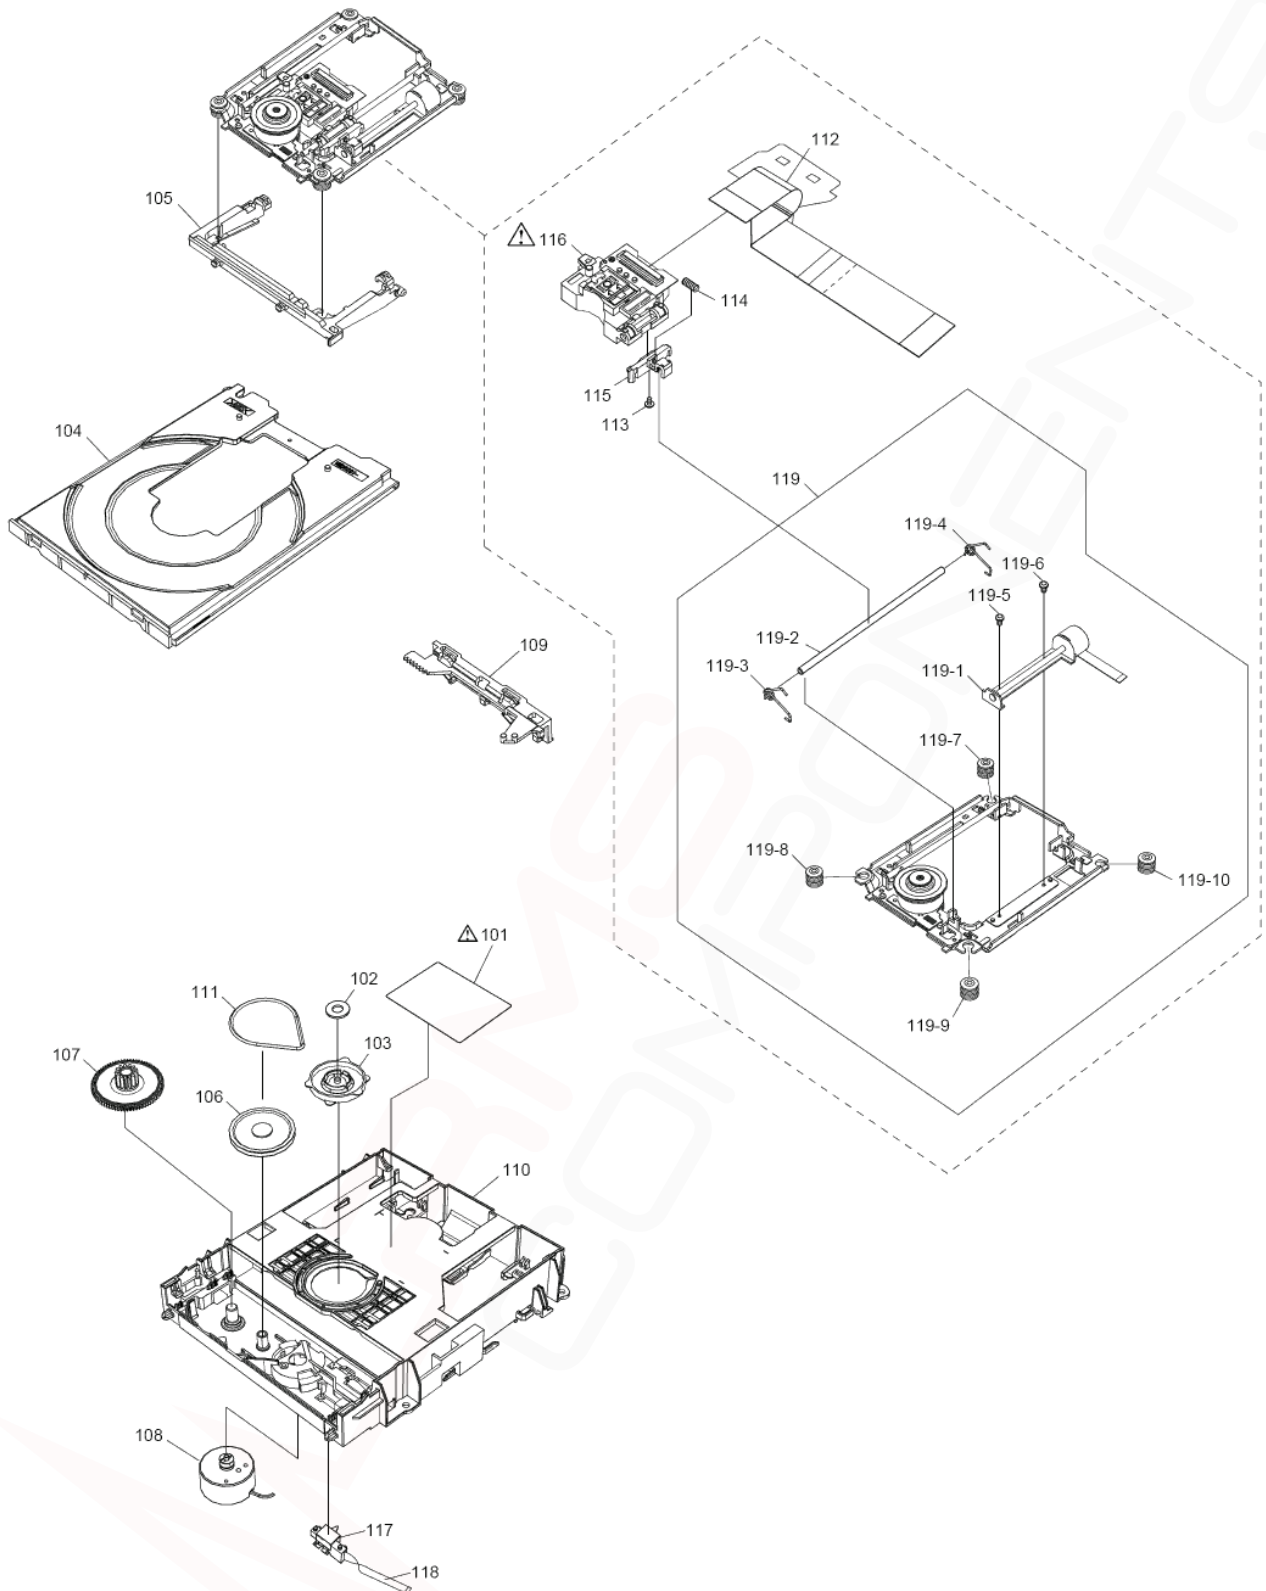

Model No. : DMP-BDT170GA/GN/DMP-BDT270GC/GT/PU Packing View

Model No. : DMP-BDT170GA/GN/DMP-BDT270GC/GT/PU Parts List

Change	Safety	Ref. No.	Part No.	Part Name & Description	Q'ty	Remarks
			■	CASING		
	⚠	1	VXY2171T	BD DRIVE	1	ADJ
	⚠	2	SEP0409AC	POWER P.C.B.	1	(RTL) E.S.D. BDT270GC/BDT170GN
	⚠	2	SEP0409AF	POWER P.C.B.	1	(RTL) E.S.D. BDT270GT
	⚠	2	SEP0409AD	POWER P.C.B.	1	(RTL) E.S.D. BDT270PU
	⚠	2	SEP0409AE	POWER P.C.B.	1	(RTL) E.S.D. BDT170GA
		3	SUKB0348AGCT	DIGITAL P.C.B.	1	E.S.D. ADJ BDT270GC
		3	SUKB0348AHT	DIGITAL P.C.B.	1	E.S.D. ADJ BDT270GT
		3	SUKB0348AGUT	DIGITAL P.C.B.	1	E.S.D. ADJ BDT270PU
		3	SUKB0348ALT	DIGITAL P.C.B.	1	E.S.D. ADJ BDT170GA
		3	SUKB0348AKT	DIGITAL P.C.B.	1	E.S.D. ADJ BDT170GN
		4	C5ZZZ0000098	WIFI MODULE	1	BDT270GC/BDT270GT/BDT270PU
		5	SEE0162	WIFI CABLE	1	BDT270GC/BDT270GT/BDT270PU
		6	RGK2298-K	TRAY PANEL	1	
	⚠	7	RGR0444D1V-1	REAR PANEL	1	BDT270GC
	⚠	7	RGR0444D1X-1	REAR PANEL	1	BDT270GT
	⚠	7	RGR0444D1J-2	REAR PANEL	1	BDT270PU
	⚠	7	RGR0444D1F-2	REAR PANEL	1	BDT170GA
	⚠	7	RGR0444D1T	REAR PANEL	1	BDT170GN
		8	RMX0503	SPACER	1	BDT270GC/BDT270GT/BDT270PU
		9	RMZ1364A	BOTTOM CASE INSULATION SHEET	1	
		10	RSC1271	HEAT RADIATION PLATE	1	
		11	RKA0243-KU	FOOT RUBBER	1	
		12	RKA0243-KU	FOOT RUBBER	1	
		13	RKA0243-KU	FOOT RUBBER	1	
		14	RKA0243-KU	FOOT RUBBER	1	
		15	RGP1699AC-K	FRONT PANEL	1	BDT270GC/BDT270GT/BDT270PU
		15	RGP1699W-K	FRONT PANEL	1	BDT170GA/BDT170GN
		16	RGL0803-Q	LED SHEET	1	
		17	RYF0980A-K	TRAY DOOR ASS'Y U	1	
		17-1	RMG0849-K	DOOR DAMPER	1	
		18	RMB0981-L	SPRING	1	
		19	RKM0746A-K	TOP CASE	1	
		20	RGU2954-K	FUNCTION BUTON	1	
		21	RMF0723	SW BOARD BBD SHEET	1	
		22	RMF0723	SW BOARD BBD SHEET	1	
		50	RHD30168-J	SCREW	1	
		51	RHD30168-J	SCREW	1	
		52	RHD30168-J	SCREW	1	
		53	RHD30168-J	SCREW	1	
		54	RHD30168-J	SCREW	1	
		55	XSN3+4FJ	SCREW	1	
		56	XTB3+8JFJ	SCREW	1	
		57	XTB3+8JFJ	SCREW	1	
		58	XTB3+8JFJ	SCREW	1	
		59	RHD30119-U	SCREW	1	
	⚠	101	VQL2P54	LASER CAUTION LABEL	1	
		102	VMA0V86	YOKE	1	
		103	VMD6392-J	CLAMPER	1	
		104	VMD6881-1	TRAY	1	
		105	VMD6580	MID BASE	1	
		106	VDG1756-1J	PULLEY GEAR	1	
		107	VDG1757-J	MID GEAR	1	
		108	VEM0896-J	LOADING MOTOR U	1	
		109	VMD6390-J	SLIDE CAM	1	
		110	VMD6882-2	MECHA CHASSIS	1	
		111	VMG1720	BELT	1	
		112	VWJ2400-3	PICKFFC	1	
		113	VHD2268	NUT PIECE SCREW	1	
		114	VMB4004-J	NUT PIECE SPRING	1	
		115	VMD6754	NUT PIECE	1	
	⚠	116	VXA9068-SER	OPU	1	ADJ