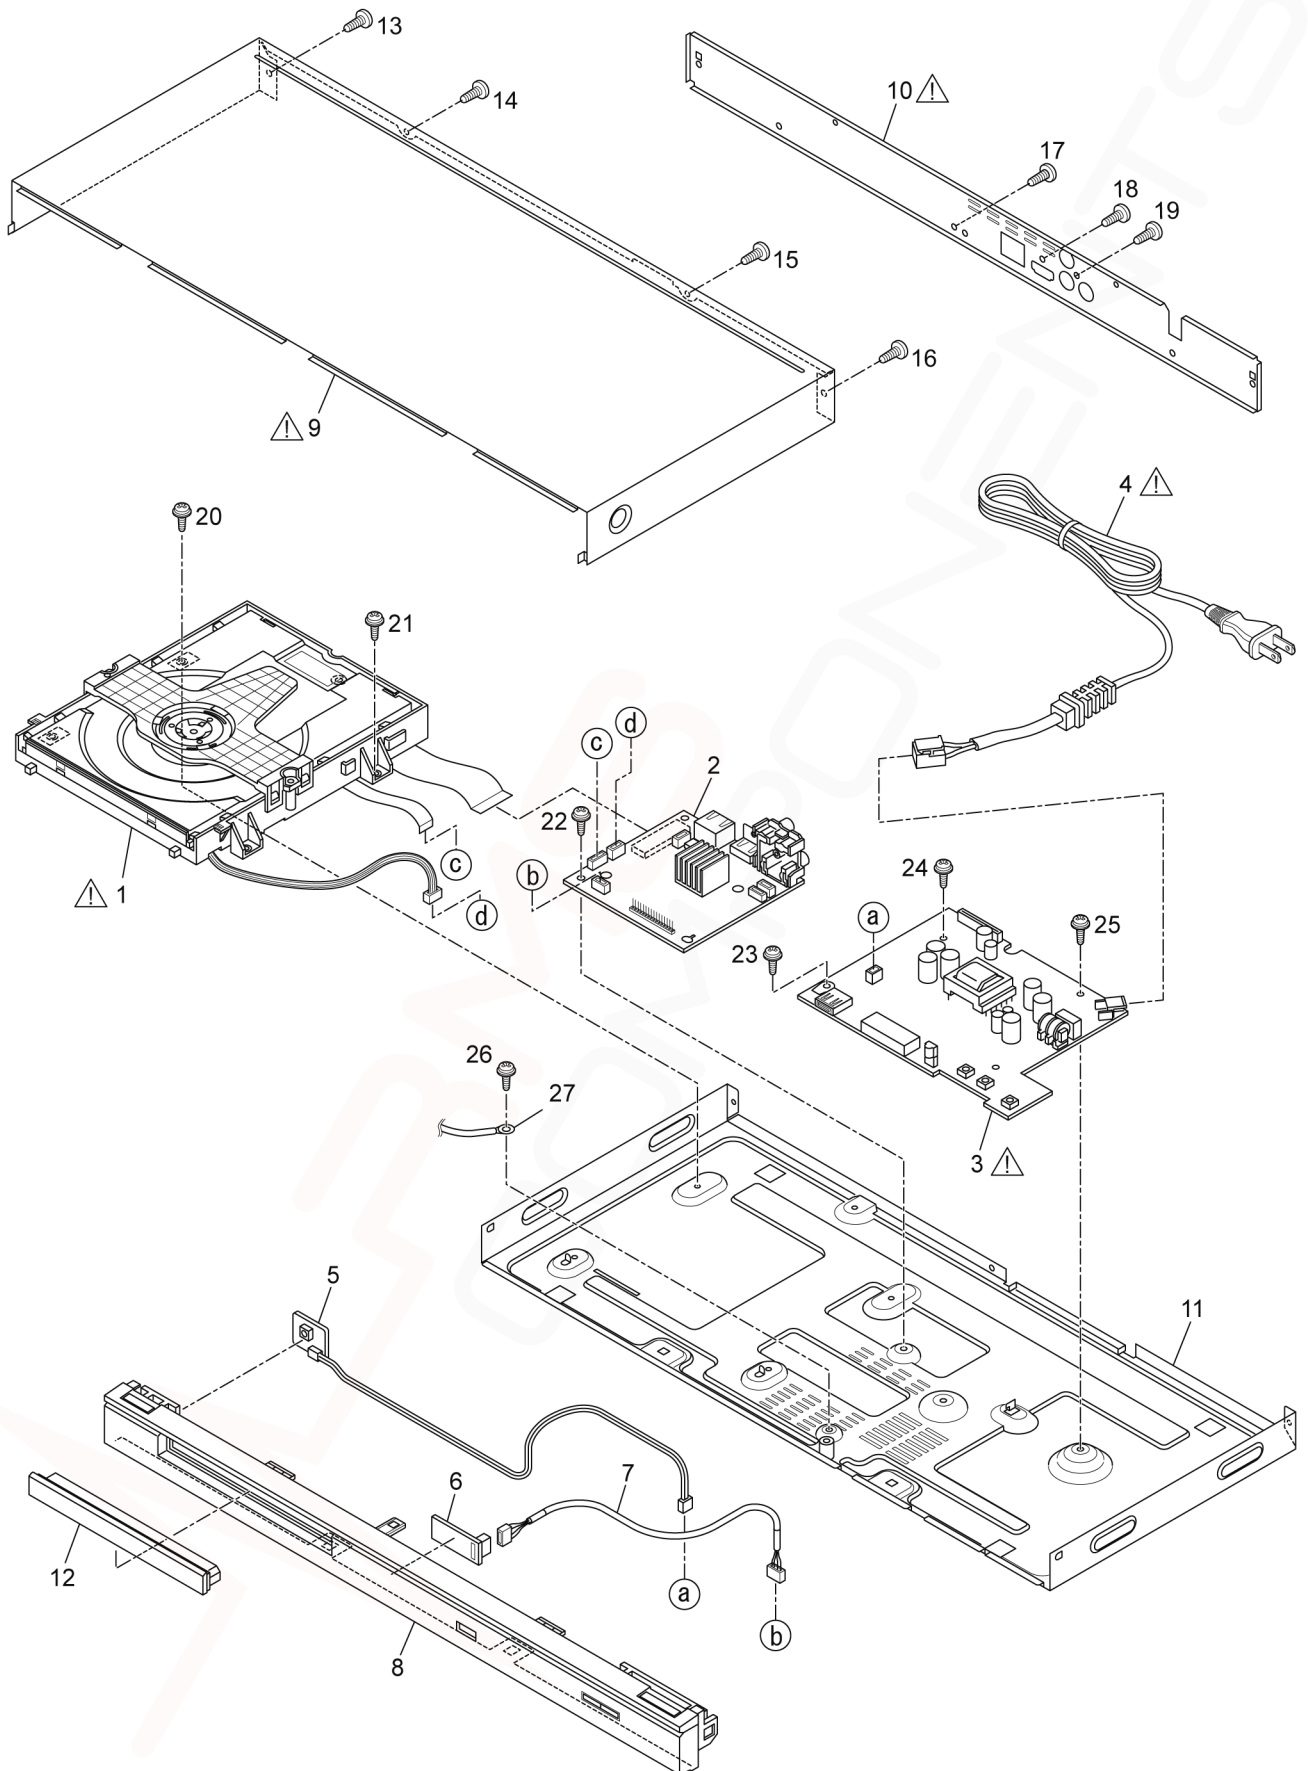

12 Exploded View and Replacement Parts List

12.1. Casing Parts & Mechanism Section