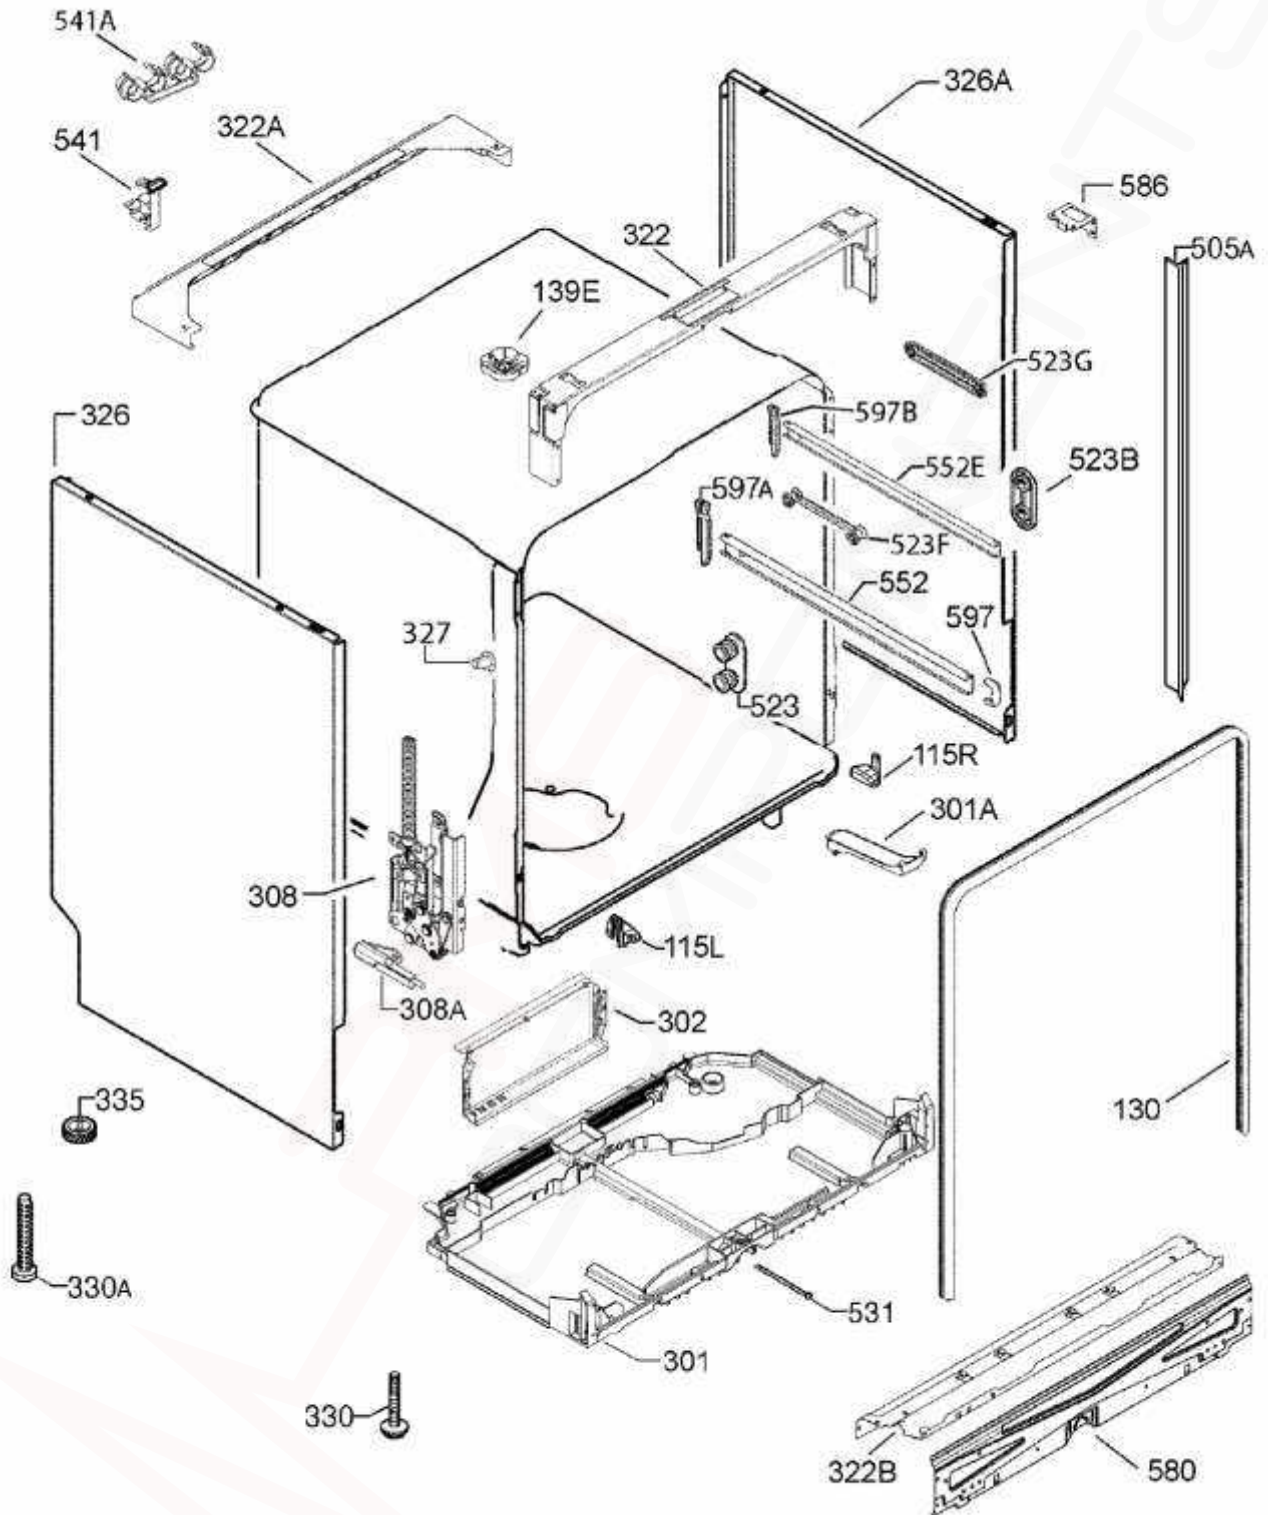

ITEM	PART #	DESCRIPTION	QTY
115L	140037227026	Bridge,lower basket,left	1
115R	140037227018	Bridge,lower basket,right	1
130	1171580002	Sealing,door,L=1800mm	1
139E	8072403010	Spray arm,top,nut	1
301	140000733182	Tray bottom black	1
301A	4055138376	Overflow hose,Kit,left-right	1
302	140000750020	Cover,electronic,metal	1
308	4055367660	Hinge,kit,left-right,sliding	1
308A	140043995012	Damper,sliding hinge	1
322	1171564832	Crossbar,front,upper	1
322A	1172379149	Crossbar,back,upper	1
322B	1171561093	Cross piece,front,bottom	1
326	1174320414	Side panel,left,zinc-plated	1
326A	1174320422	Side panel,right,zinc-plated	1
327	1174277002	Clip,Rivet,side panel,20.8x19.5mm	1
330	1526617-02/0	Adjustable foot,front,121mmxM8	2
330A	1173632009	Adjustable foot,rear,129x20mm	2
335	1527142-00/2	Cog wheel	2
505A	1522222635	Trimming,side,L=609	1
523	4055260790	Wheel support kit,dark grey,4 pcs.	1
523B	1521220101	Support,upper basket,roller,1 pcs.	1
523F	4055261640	Wheel support kit,grey,left-right,top,	2
523G	140002047011	Stiffening,holder,roller,top	1
531	140000210041	Adjusting screw,foot,central,L=337mm T20	1
541	1526417-00/9	Hose holder	1
541A	N.P.A.	Hose holder,double	1
552	1171989005	Basket rail	1
552E	8070850014	Rail basket,top,455mm	1
580	3282054612	Closure,front,bottom	1
586	1172870014	Fixing bracket,top	1
597	1520479419	Basket stop,front,dark grey	1
597A	6461234061	Stopper,back,dark grey	1
597B	8070707016	Stopper,back,grey	1
N.I.	4055306874	Screw,holder,roller,8 pcs., 4.5x19	1