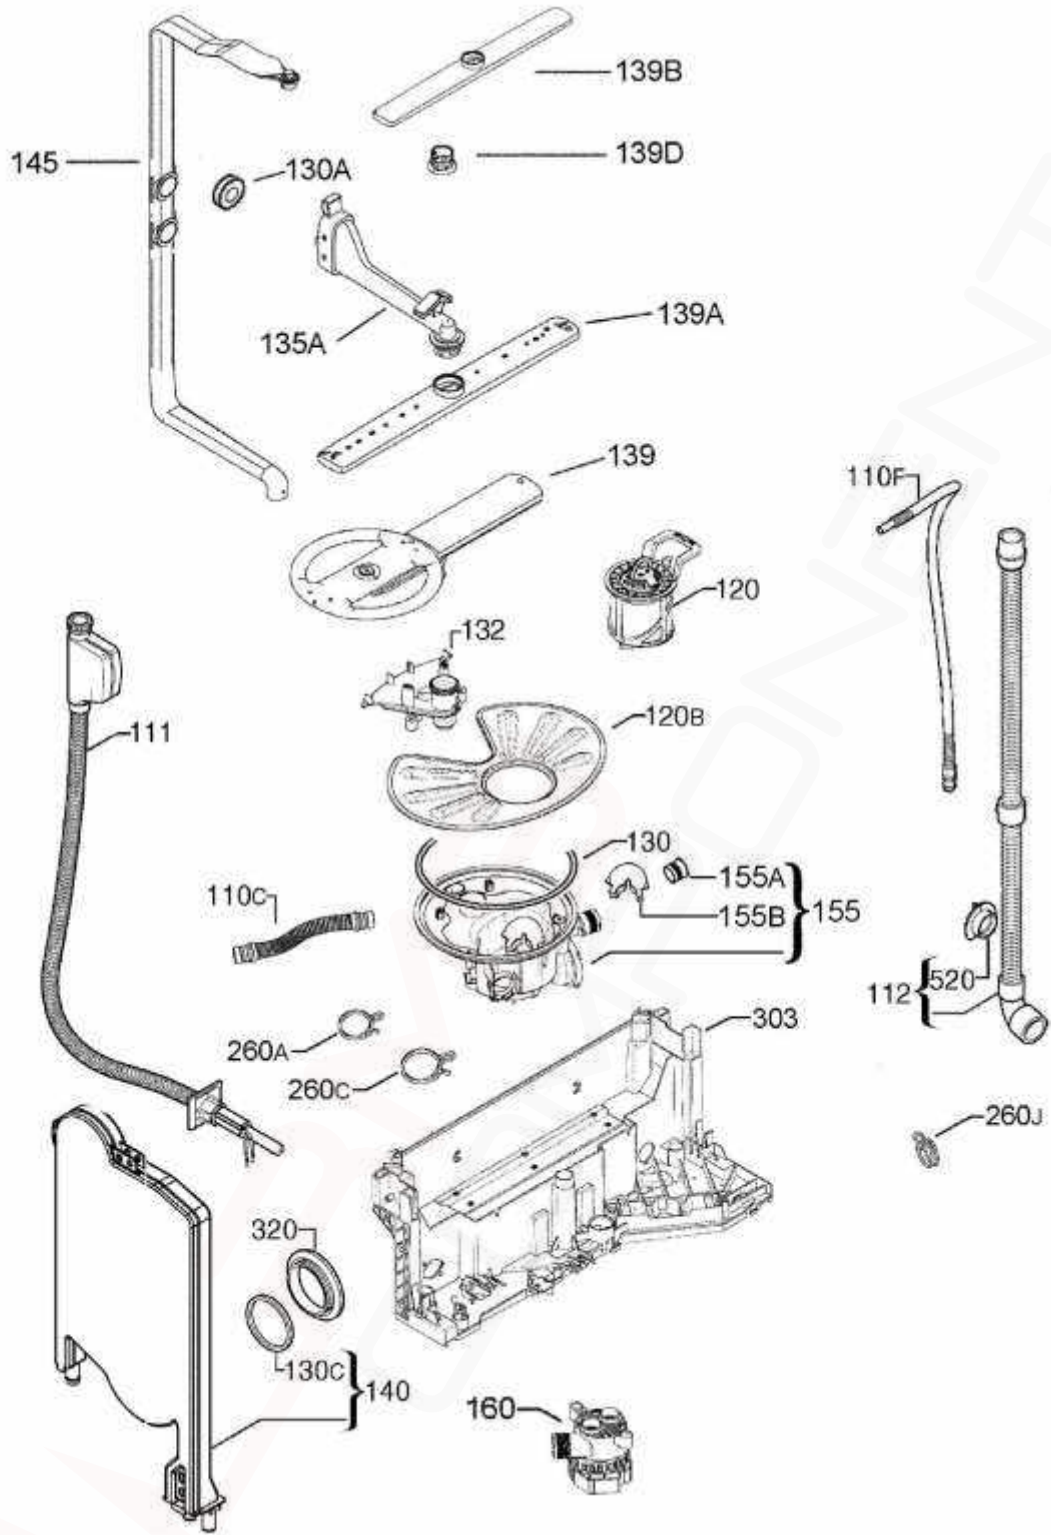

ITEM	PART #	DESCRIPTION	QTY
110C	140000059034	Hose, sump, tank, L=370mm	
110F	140011411018	Ventilating tube, installation, column, L=1645mm	1
111	3286024439	Inlet hose, aqua-control, L=1800mm	1
112	140011410085	Drain hose, ventilation, complete	1
120	8075472269	Drain filter, grey, assembly	1
120B	8084297046	Filter, flat, Indicator	1
130	1119186003	O-ring, sump	1
130A	140000457014	Seal, Channel drainage	1
130C	50659231-00/0	Round seal, Container cup	1
132	1119158176	Lower spray arm, Support, dark grey	1
135A	8070793057	Duct, grey, L=253mm	1
139	1119208443	Lower spray arm, grey/blue, 322,6mm	1
139A	8083211071	Upper spray arm, grey, L=456mm	1
139B	8073821053	Spray arm, top, blue, L=330mm	1
139D	8070358018	Bearing, spray arm, top	1
140	1170481798	Container cup, small	1
145	8070897031	Manifold, inner, grey	1
155	140000494421	Water sump, assembly, air trap	1
155A	140000536015	Flap, valve, water sump, D=23,2mm	1
155B	1119177010	Screen, sump	1
160	140000012017	Flow control regulator	1
260A	8078689026	Clamp, circulation pump, 35.6mm	1
260C	8078689034	Clamp, circulation pump, sump, 44.4mm/3.2mm	1
260J	8078689018	Clamp, drain hose, 30mm/2.8mm	1
303	140000732069	Basement	1
320	1526272214	Grill, vapour outlet, dark grey	1
520	8072019014	Flange, discharge hose, D20mm	1
N.I.	4055306866	Screw, sump, spray arm, 4x15 4pcs.	1