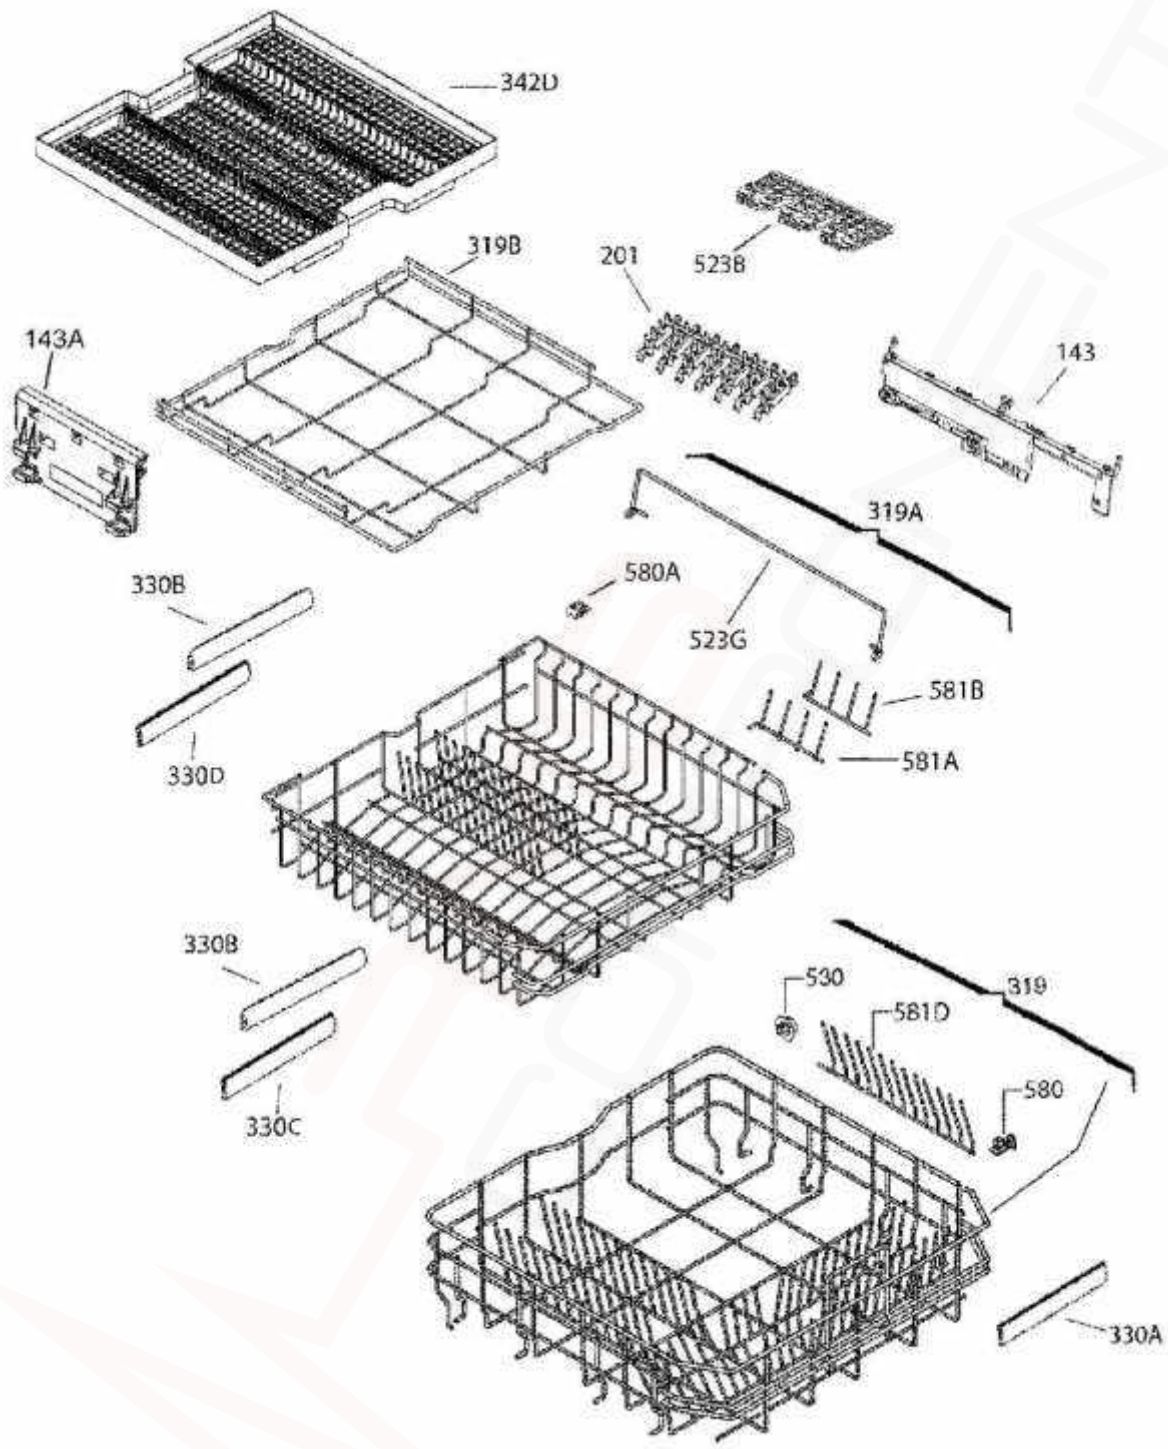

<b>ITEM</b>	<b>PART #</b>	<b>DESCRIPTION</b>	<b>QTY</b>
130	<b>140055636017</b>	Door gasket,bottom,black,L=546	<b>1</b>
305	<b>1171649492</b>	Door,zinc-plated,DIVA2/60cm	<b>1</b>
311	<b>3282100712</b>	Inner door,DOROTEA/60	<b>1</b>
344A	<b>140035300072</b>	Latch	<b>1</b>
550A	<b>140030693059</b>	Plastic,steam,protection,L=750mm	<b>1</b>
N.I.	<b>1173234004</b>	Plastic rivet,door,D=12mm, L=19mm	<b>1</b>
N.I.	<b>140002854671</b>	Template,built-in	<b>1</b>
N.I.	<b>140003555277</b>	Mounting kit,built-in,sliding type	<b>1</b>
N.I.	<b>8090544597</b>	Label,programme	<b>1</b>

<b>ITEM</b>	<b>PART #</b>	<b>DESCRIPTION</b>	<b>QTY</b>
510	<b>140008679239</b>	Control panel,inox,Electrolux	<b>1</b>
525	<b>1171114-10/9</b>	Push button,on/off,inox	<b>1</b>

ITEM	PART #	DESCRIPTION	QTY
143	<b>4055401329</b>	Adjustment Kit upper basket	1
143A	<b>14000081046</b>	Holder,dishwasher basket,top	1
201	<b>8074683072</b>	Spikes,rubber,blue	1
319	<b>140002678070</b>	Basket,bottom,silver,DOROTEA/60	1
319A	<b>140002717043</b>	Basket,upper,silver,DOROTEA/60	1
319B	<b>140000043053</b>	Dishwasher basket,top,silver,DURHAM/60	1
330A	<b>8075068059</b>	Handle,dishwasher basket,complete	1
330B	<b>8070627032</b>	Handle,dishwasher basket,rear	1
330C	<b>8070625168</b>	Handle,dishwasher basket,front,Electrolux	1
330D	<b>8070625077</b>	Handle,dishwasher basket,front	1
342D	<b>140028992018</b>	Cutlery basket,shelf,greys,50x470x440mm	1
523B	<b>140000450035</b>	Support,cup,greys/blue	1
523G	<b>8072611133</b>	Support,measure cup,silver,458mm	1
530	<b>4055072138</b>	Wheel kit,8 pcs.,greys,D=30mm	1
580	<b>8072828026</b>	Fixing clamp,Partition,middle,31.1x20.5mm	1
580A	<b>140001417025</b>	Fixing clamp,Partition,short	1
581A	<b>8070657062</b>	Partition,left,L=123mm	1
581B	<b>8070658060</b>	Partition,right,L=123mm	1
581D	<b>140002411068</b>	Partition,L=293mm	1