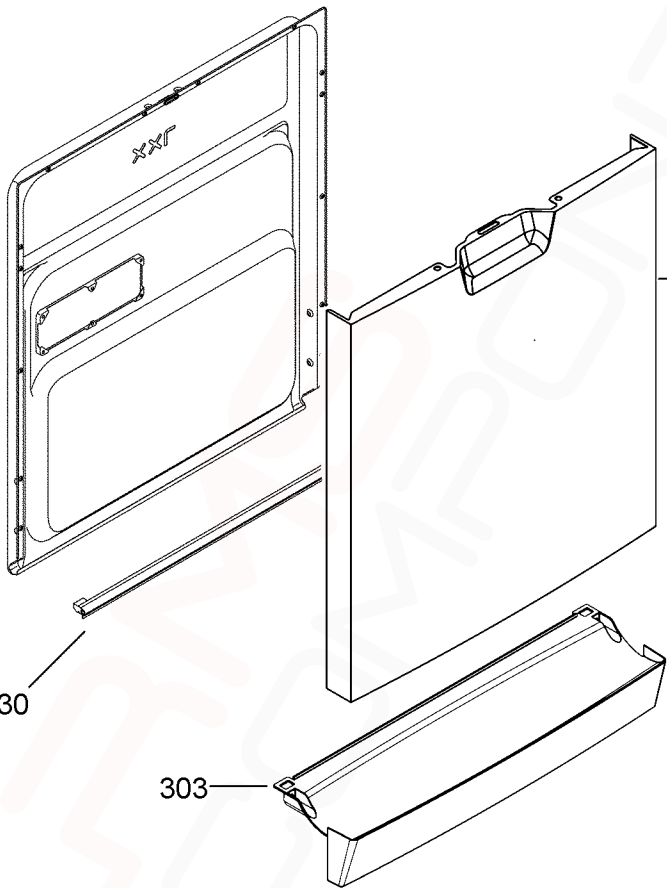

P09113096845

P09113175109

MODEL: ESF6700ROW

PNC 911417032 00

**EX. VIEW P09113096845
REGENERATION TANK
ASSEMBLY**

ITEM	PARTN°	Description	Ex. View P09113096845	QTY
117	1174849008	Water Softener Complete		1
127	1119195103	Nut Water Softener		1
130	1119196010	Gasket Water Softener		1
130A	1526505001	Grommet Decalcifier H=13mm		1
521	1119192100	Cap Water Softener		1
589	1172107300	Filling Funnel Dishwasher Salt Transparent		1

ITEM	PART N°	DESCRIPTION	Ex. P09113082772	QTY
130	1173419001	Door Gasket Bottom Black x 546mm Long		1
303	1173371020	Plinth White		1
305	1173369511	Door White		1
311	4055075539	Inner Door Complete		1
N.I.	1173234004	Plastic Rivet Door Ø12mm x 19mm Long		2