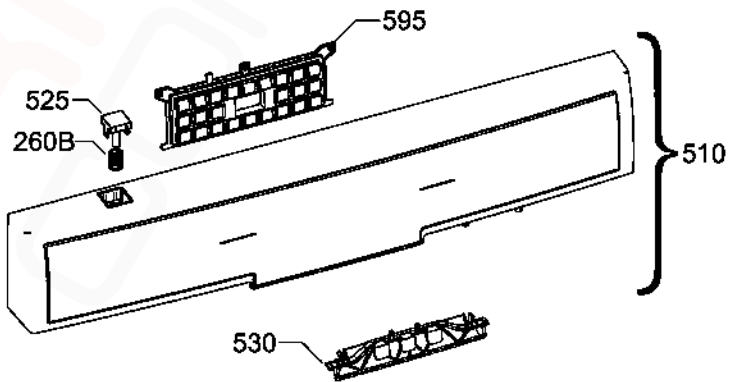

ITEM	PART N°	Description	Ex. P09113170728	QTY
260B	1173192004	Spring On/Off Button		1
313	1173175009	Work Top White 597x595mm		1
510	140001591100	Control Panel White ESF6700ROW		1
525	1174181006	Push Button On/Off		1
530	1174184000	Handle White		1
595	1174409019	Diffuser Support		1