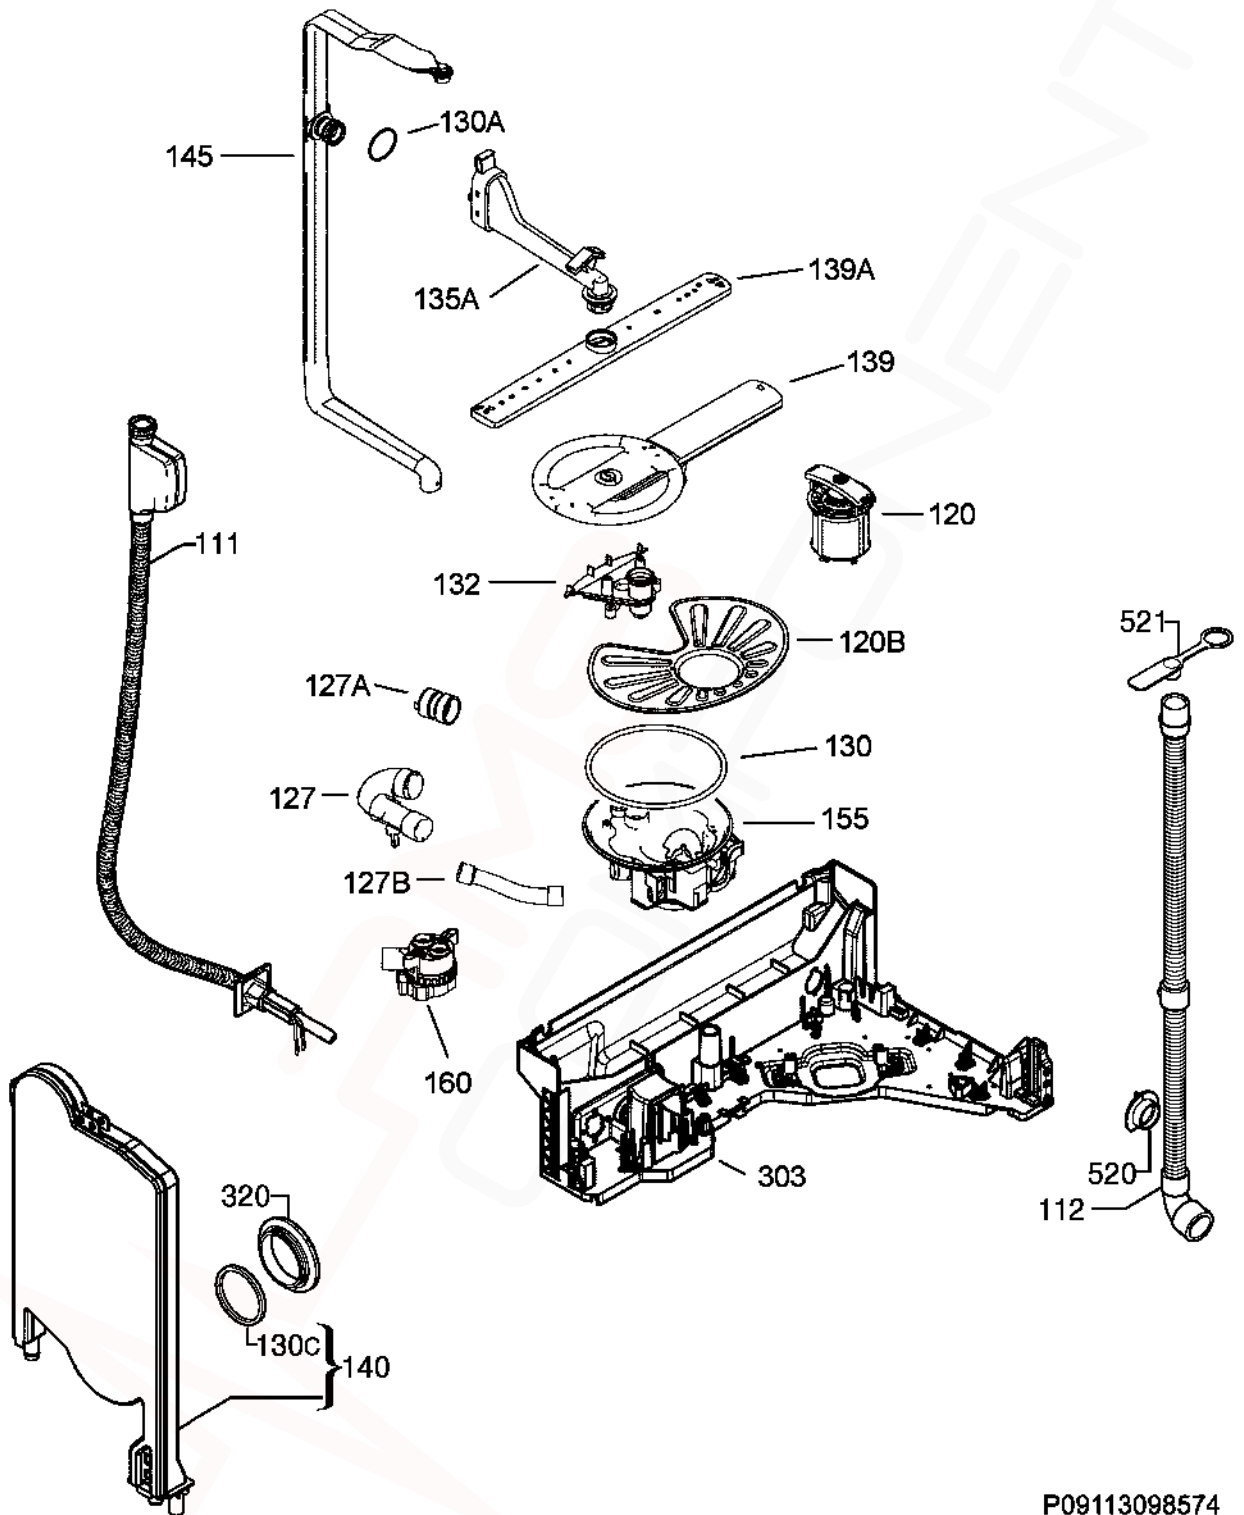

ITEM	PART N°	Description	Ex View P09113098574	QTY
111	4055125068	Inlet Hose Aqua-Control x 1800mm Long		1
112	1173680305	Discharge Hose Install Black x2230mm Long		1
120	1119161105	Drain Filter Assembly		1
120B	1119209011	Filter Flat		1
127	1119164018	Hose Sump Heater		1
127A	1119165007	Hose Heater Circulation Pump		1
127B	1119155040	Hose Water Softener Sump		1
130	1119186003	O-Ring Sump		1
130A	1523119012	Seal Channel Drainage		1
130C	N.P.A.	Round Seal Container Cup		-
132	1119158119	Lower Spray Arm Support		1
135A	140000409015	Channel Drainage Grey Complete		1
139	1119208211	Lower Spray Arm Grey x322.6mm Long		1
139A	1119159315	Upper Spray Arm Grey x450mm Long		1
140	1170481533	Container Cup Small Electronic		1
145	1119447108	Manifold Inner Grey x691.9mm Long		1
155	1119151270	Water Sump Assembly		1
160	1113161010	Flow Control Regulator		1
303	1171581026	Basement		1
320	1526272107	Grill Vapour Outlet Dark Grey		1
520	N.P.A.	Flange Discharge Pipe		-
521	N.P.A.	Stopper Drainage Hose		-
N.I.	1529175109	Fixing Clamp Sensor 35.6		1
N.I.	1400000592015	Sealing Pressure Switch		1