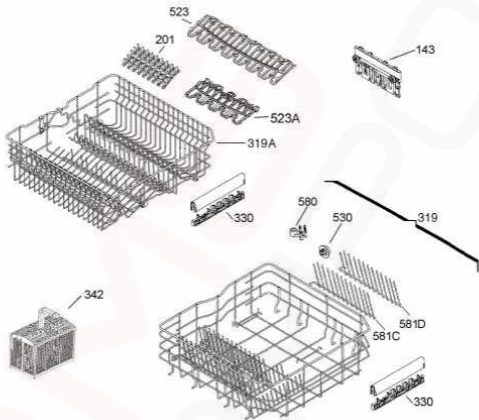

ITEM	PARTN°	Description	Ex View P09113029907	QTY
143	1173884428	Adjustment Right		1
	1173884527	Adjustment Left		1
201	1119349312	Spikes Rubber		2
319	1171745027	Dishwasher Basket Bottom Silver		1
319A	1119234712	Dishwasher Basket Upper		1
330	1380176014	Handle Dishwasher Basket Rear Grey		1
	1380192011	Handle Basket Front Lt/Grey Electrolux		1
342	1119330213	Cutlery Basket Grey Assy 254x258x133mm		1
523	1172468215	Support Cup Grey Long		1
523A	1172467217	Support Cup Grey Short		2
530	4055072138	Wheel Kit 8 (Pieces).		1
580	1171867102	Fixing Clamp Partition		2
581C	1172588004	Partition Left x 333 Long		1
581D	1172588103	Partition Right x 333 Long		1