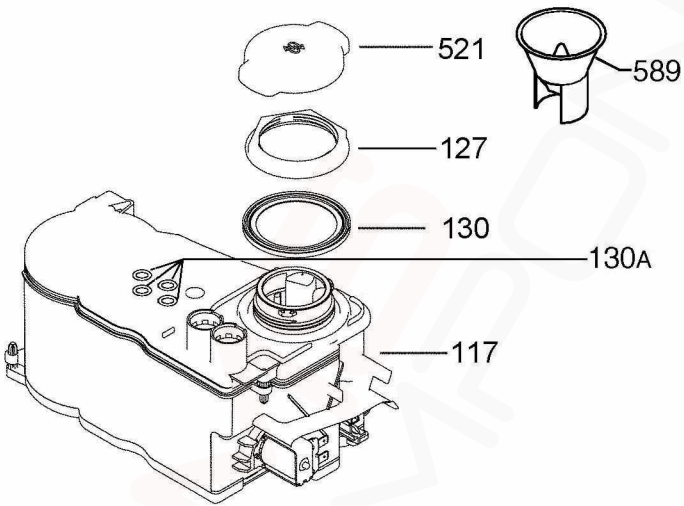

ITEM	PART N°	Description	Ex View P09113098574	QTY
111	4055125068	Inlet Hose Aqua-Control x 1800mm Long		1
112	1173680305	Discharge Hose Install Black x2230mm Long		1
120	1119161105	Drain Filter Assembly		1
120B	1119209011	Filter Flat		1
127	1119164018	Hose Sump Heater		1
127A	1119165007	Hose Heater Circulation Pump		1
127B	1119155040	Hose Water Softener Sump		1
130	1119186003	O-Ring Sump		1
130A	1523119012	Seal Channel Drainage		1
130C	N.P.A.	Round Seal Container Cup		-
132	1119158119	Lower Spray Arm Support		1
135A	140000409015	Channel Drainage Grey Complete		1
139	1119208211	Lower Spray Arm Grey x322.6mm Long		1
139A	1119159315	Upper Spray Arm Grey x450mm Long		1
140	1170481533	Container Cup Small Electronic		1
145	1119447108	Manifold Inner Grey x691.9mm Long		1
155	1119151270	Water Sump Assembly		1
160	1113161010	Flow Control Regulator		1
303	1171581026	Basement		1
320	1526272107	Grill Vapour Outlet Dark Grey		1
520	N.P.A.	Flange Discharge Pipe		-
521	N.P.A.	Stopper Drainage Hose		-
N.I.	1529175109	Fixing Clamp Sensor 35.6		1
N.I.	1400000592015	Sealing Pressure Switch		1