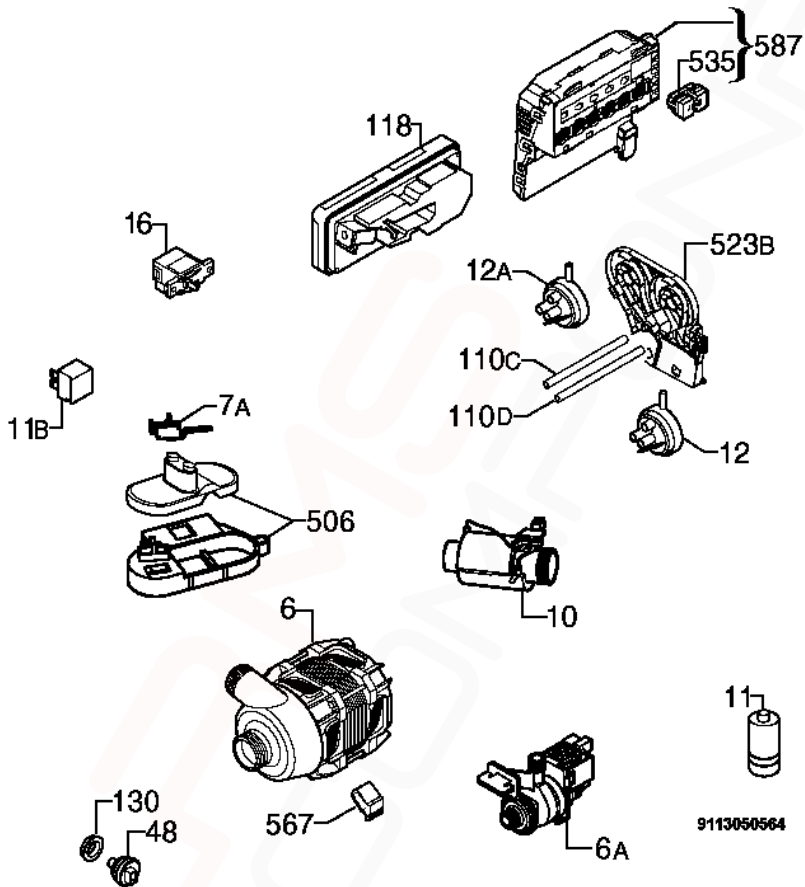

VARIANT CHANGE SUMMARY	
00	INTRODUCTION

Release Date:	
ESF66060X	01/04/2009

MODEL
ESF66060X

PNC
911916660 VAR
00

Exp View N°. P09113034739
CABINET and BASE ASSEMBLY

ITEM	PART N°.	QTY	DESCRIPTION
110	1528324112	1	Tube,sprayer,black x 1100mm
110B	1527937013	1	Tube,drying x 680mm
130A	1171265018	1	Sealing,outer x 1730mm
130B	8996461225600	1	Gasket,sprayer
135	1171458100	1	Air guide - ACTIVE DRYING
150	N.P.A.	-	Tub
260	1526645013	2	Spring,hinge
300	1118130002	1	Top part,nozzle
301	1526298078	1	Bottom,cabinet
308	50286354001	1	Kit,Door hinge,right-left
322	1525280341	1	Crossbar,front,upper
322A	1170350019	1	Crossbar,back,upper
322B	1527256109	1	Crossbar,front,bottom
326	1170380214	1	Side panel,left - silver
326A	1170380313	1	Side panel,right - silver
330	1521870012	2	Adjustable foot
330A	1527992026	1	Adjustable foot,front x 30mm
344	1522344058	1	Latch
505	N.P.A.	-	Trimming,tub,cabinet
521D	1526576002	1	Hole cover,latch
523	50299970009	1	Wheel support kit - dark grey (4 pieces)
523B	1521220101	4	Stiffening,holder,roller
541	1526417009	1	Hose clamp
550B	1522345030	1	Wiring protection
552	1170542003	2	Rail basket,upper
567	1523236030	1	Plaque
597	1520479302	2	Basket stop,front - dark grey
597A	8996461234057	2	Stopper,back - dark grey
N.I.	50282092001	4	Fixing clip,stud

MODEL PNC VAR
ESF66060X 911916660 00

Exp View N°. P09113031014

DOOR ASSEMBLY

ITEM	PART N°.	QTY	DESCRIPTION
7	50287927003	1	Microswitch,door
130	1527401002	1	Door gasket,bottom - black x 550mm
303	1172007211	1	Plinth,inox
305	1170377418	1	Door,inox
311	50290200000	1	Inner door,complete
344	1170364002	1	Latch,bridging plug,complete
509A	1520419142	1	Tie,hinge
518	1526414022	1	Bridge,door lock
523	1170376006	1	Stiffening,door
523C	1170374027	1	Support,plinth
N.I.	50279682004	1	Plaque,door (Speed Clip)