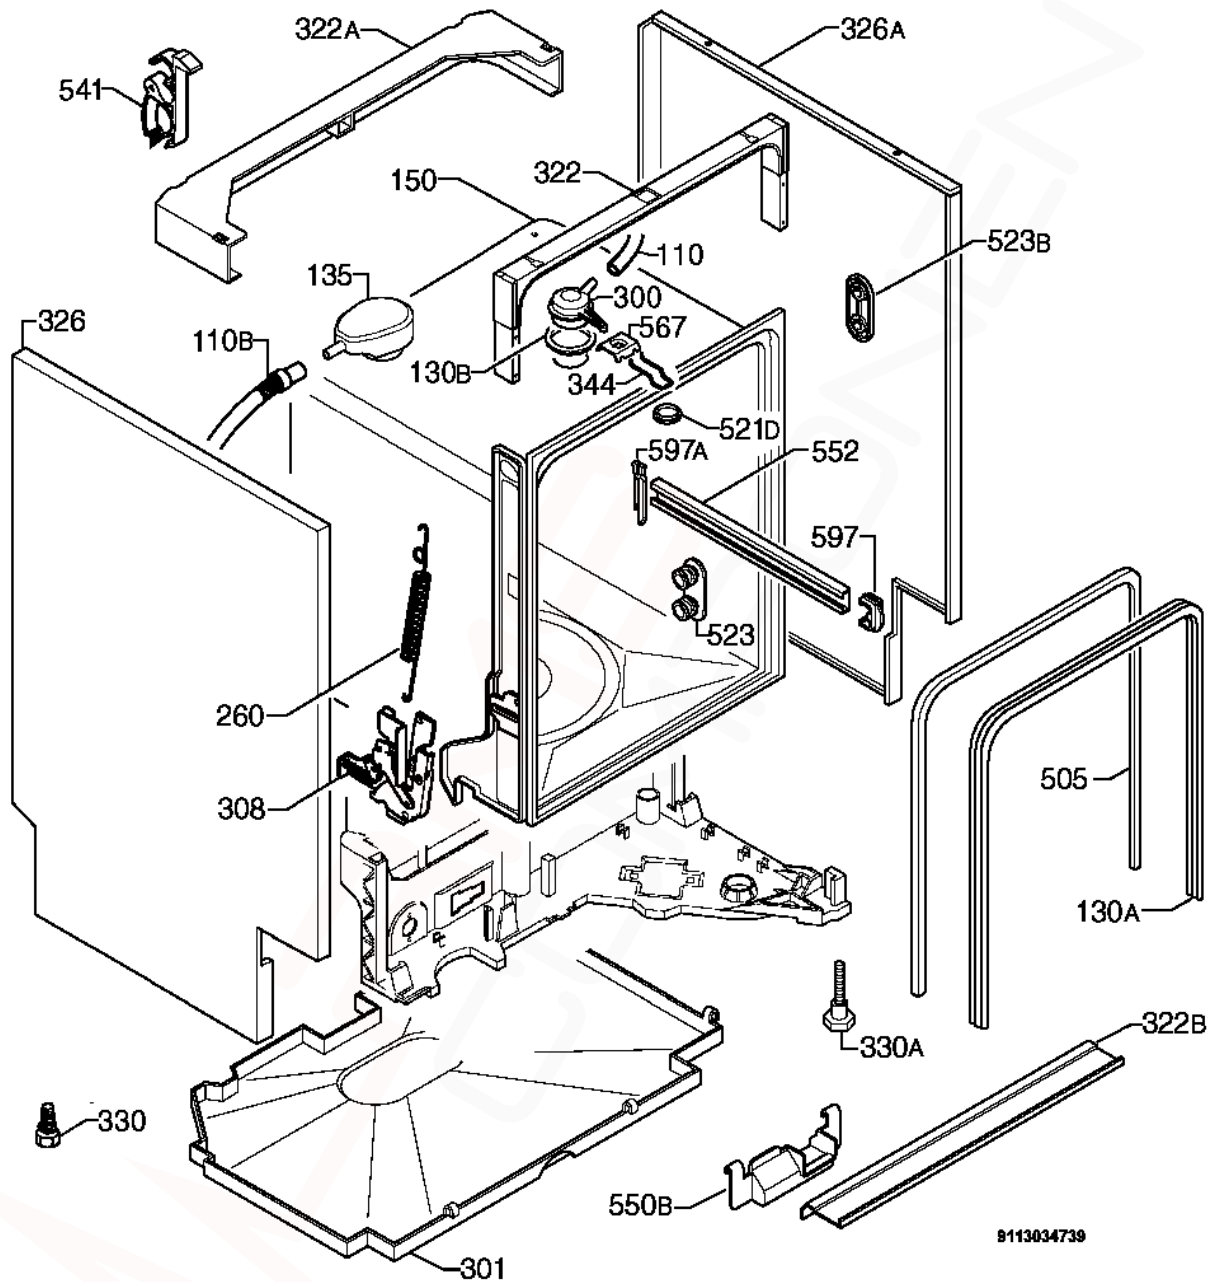

VARIANT CHANGE SUMMARY	
00	INTRODUCTION

Release Date:	
ESF66060X	01/04/2009

MODEL
ESF66060X

PNC
911916660 VAR
00

Exp View N°. P09113034739
CABINET and BASE ASSEMBLY

ITEM	PART N°.	QTY	DESCRIPTION
110	1528324112	1	Tube,sprayer,black x 1100mm
110B	1527937013	1	Tube,drying x 680mm
130A	1171265018	1	Sealing,outer x 1730mm
130B	8996461225600	1	Gasket,sprayer
135	1171458100	1	Air guide - ACTIVE DRYING
150	N.P.A.	-	Tub
260	1526645013	2	Spring,hinge
300	1118130002	1	Top part,nozzle
301	1526298078	1	Bottom,cabinet
308	50286354001	1	Kit,Door hinge,right-left
322	1525280341	1	Crossbar,front,upper
322A	1170350019	1	Crossbar,back,upper
322B	1527256109	1	Crossbar,front,bottom
326	1170380214	1	Side panel,left - silver
326A	1170380313	1	Side panel,right - silver
330	1521870012	2	Adjustable foot
330A	1527992026	1	Adjustable foot,front x 30mm
344	1522344058	1	Latch
505	N.P.A.	-	Trimming,tub,cabinet
521D	1526576002	1	Hole cover,latch
523	50299970009	1	Wheel support kit - dark grey (4 pieces)
523B	1521220101	4	Stiffening,holder,roller
541	1526417009	1	Hose clamp
550B	1522345030	1	Wiring protection
552	1170542003	2	Rail basket,upper
567	1523236030	1	Plaque
597	1520479302	2	Basket stop,front - dark grey
597A	8996461234057	2	Stopper,back - dark grey
N.I.	50282092001	4	Fixing clip,stud

MODEL PNC VAR
ESF66060X 911916660 00

Exp View N°. P09113031014

DOOR ASSEMBLY

ITEM	PART N°.	QTY	DESCRIPTION
7	50287927003	1	Microswitch,door
130	1527401002	1	Door gasket,bottom - black x 550mm
303	1172007211	1	Plinth,inox
305	1170377418	1	Door,inox
311	50290200000	1	Inner door,complete
344	1170364002	1	Latch,bridging plug,complete
509A	1520419142	1	Tie,hinge
518	1526414022	1	Bridge,door lock
523	1170376006	1	Stiffening,door
523C	1170374027	1	Support,plinth
N.I.	50279682004	1	Plaque,door (Speed Clip)