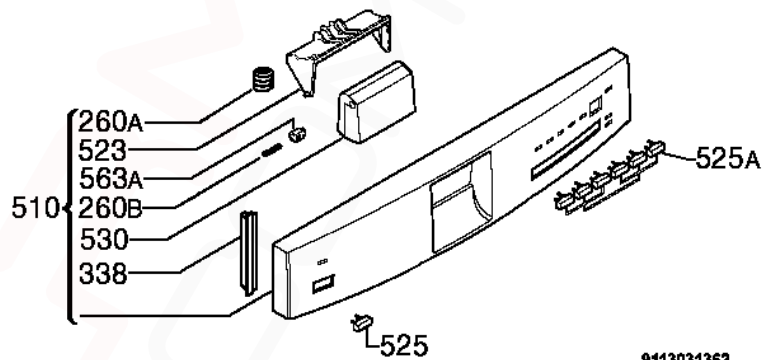

MODEL
ESF66060X

PNC
911916660

VAR
00

Exp View N°. P09113048798
PUMP, SUMP & HYDRAULICS

ITEM	PART N°.	QTY	DESCRIPTION
106A	1118134004	1	Lower part,spray arm
111	50295663004	1	Inlet hose,water block x 1800mm
112	1526492424	1	Discharge pipe,complete x 2230mm
120	50297774007	1	Drain filter,complete - light grey
120B	1528918004	1	Dish,sieve,inox
125A	50282650006	1	O-ring,manifold,outer
125B	50227938003	1	O-ring,manifold,inner
127	1118796208	1	Pipe union,Y
127B	1523118204	1	Pipe union,manifold - dark grey
127C	1526716012	1	Pipe union,decalcifier,sump
130A	1172041004	1	Rubber gasket,Channel drainage
130B	8996461217706	1	O-ring,sump
130C	50659231000	1	Round seal,Container cup
130E	1522802006	1	Sealing strip
132	1118495918	1	Column,Support,lower spray arm
135A	1170370025	1	Channel drainage complete - dark grey
139	1118136702	1	Spray arm,bottom - dark grey
139A	1118949500	1	Spray arm,upper - dark grey
139B	1118131000	1	Spray arm
140	1170481004	1	Container cup,small,electronic
145	1528059007	1	Manifold,outer dia32mm
145B	1172029017	1	Manifold,horizontal - dark grey
155	1527957110	1	Sump,pipe union,complete
303	1526292097	1	Basement
320	1526272107	1	Grill,vapour outlet,dark grey
520	1526862006	1	Flange,discharge pipe
521	1527389009	1	Stopper,drainage hose
527E	50286080002	1	Nut,water distributor

9113031362

MODEL
ESF66060X

PNC
911916660

VAR
00

Exp View N°. P09113031362

WORKTOP & CONTROL PANEL ASSEMBLY

ITEM	PART N°.	QTY	DESCRIPTION
260A	1171020009	1	Spring,handle
260B	1527808008	1	Spring,side,handle
313	1171793316	1	Work top
338	1525578801	1	Side plate - grey
510	1170691800	1	Control panel,silkscreened,complete
523	1170464026	1	Handle bracket
525	1528655309	1	ON/OFF button - inox
525A	1118779196	1	Wash mode button - inox
530	1172470203	1	Handle,control panel - inox
563A	1527582009	1	Pin,handle