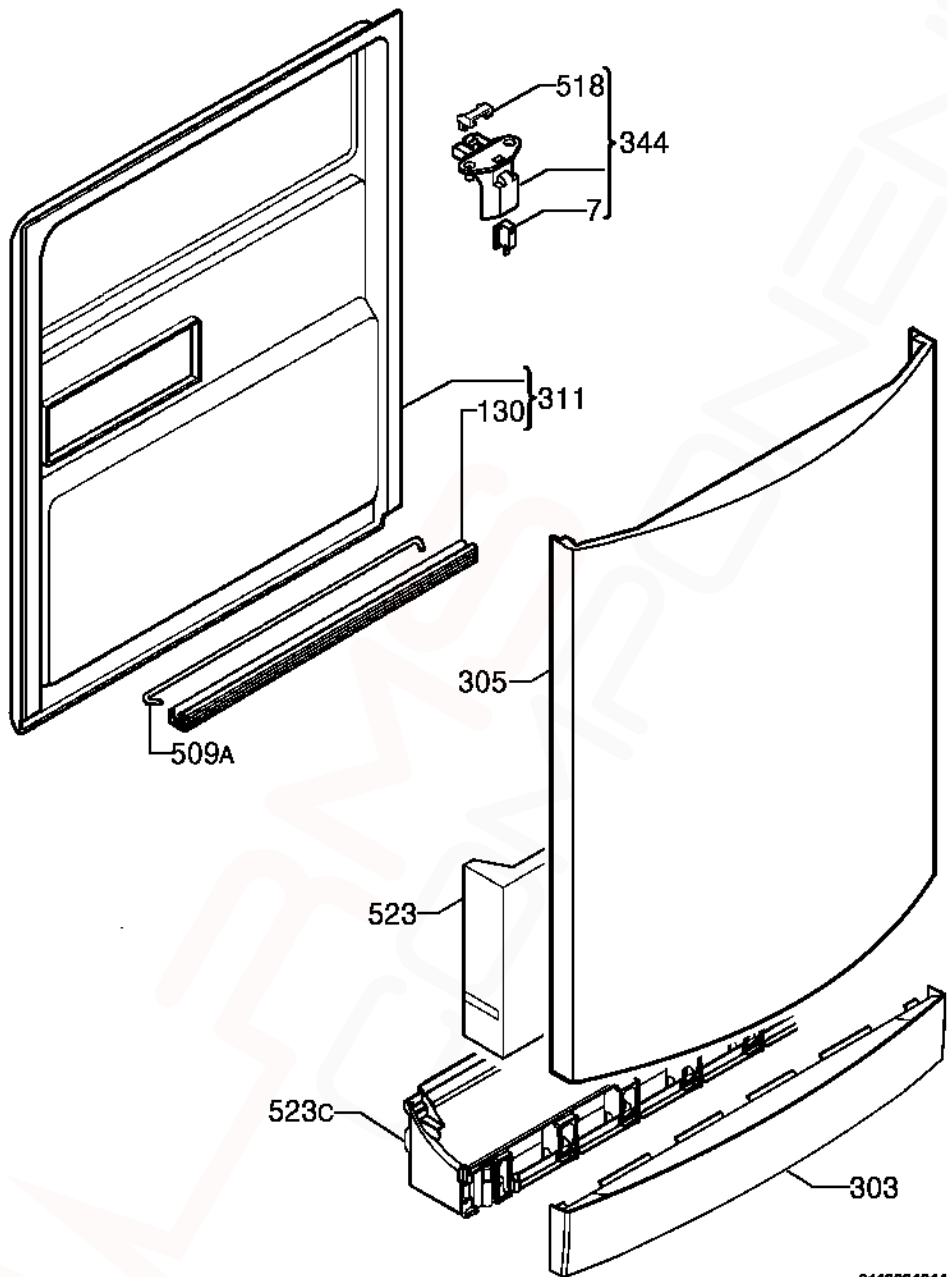

VARIANT CHANGE SUMMARY	
00	INTRODUCTION

Release Date:	
ESF66060X	01/04/2009

MODEL
ESF66060X

PNC
911916660 VAR
00

Exp View N°. P09113034739
CABINET and BASE ASSEMBLY

ITEM	PART N°.	QTY	DESCRIPTION
110	1528324112	1	Tube,sprayer,black x 1100mm
110B	1527937013	1	Tube,drying x 680mm
130A	1171265018	1	Sealing,outer x 1730mm
130B	8996461225600	1	Gasket,sprayer
135	1171458100	1	Air guide - ACTIVE DRYING
150	N.P.A.	-	Tub
260	1526645013	2	Spring,hinge
300	1118130002	1	Top part,nozzle
301	1526298078	1	Bottom,cabinet
308	50286354001	1	Kit,Door hinge,right-left
322	1525280341	1	Crossbar,front,upper
322A	1170350019	1	Crossbar,back,upper
322B	1527256109	1	Crossbar,front,bottom
326	1170380214	1	Side panel,left - silver
326A	1170380313	1	Side panel,right - silver
330	1521870012	2	Adjustable foot
330A	1527992026	1	Adjustable foot,front x 30mm
344	1522344058	1	Latch
505	N.P.A.	-	Trimming,tub,cabinet
521D	1526576002	1	Hole cover,latch
523	50299970009	1	Wheel support kit - dark grey (4 pieces)
523B	1521220101	4	Stiffening,holder,roller
541	1526417009	1	Hose clamp
550B	1522345030	1	Wiring protection
552	1170542003	2	Rail basket,upper
567	1523236030	1	Plaque
597	1520479302	2	Basket stop,front - dark grey
597A	8996461234057	2	Stopper,back - dark grey
N.I.	50282092001	4	Fixing clip,stud

MODEL PNC VAR
ESF66060X 911916660 00

Exp View N°. P09113031014

DOOR ASSEMBLY

ITEM	PART N°.	QTY	DESCRIPTION
7	50287927003	1	Microswitch,door
130	1527401002	1	Door gasket,bottom - black x 550mm
303	1172007211	1	Plinth,inox
305	1170377418	1	Door,inox
311	50290200000	1	Inner door,complete
344	1170364002	1	Latch,bridging plug,complete
509A	1520419142	1	Tie,hinge
518	1526414022	1	Bridge,door lock
523	1170376006	1	Stiffening,door
523C	1170374027	1	Support,plinth
N.I.	50279682004	1	Plaque,door (Speed Clip)