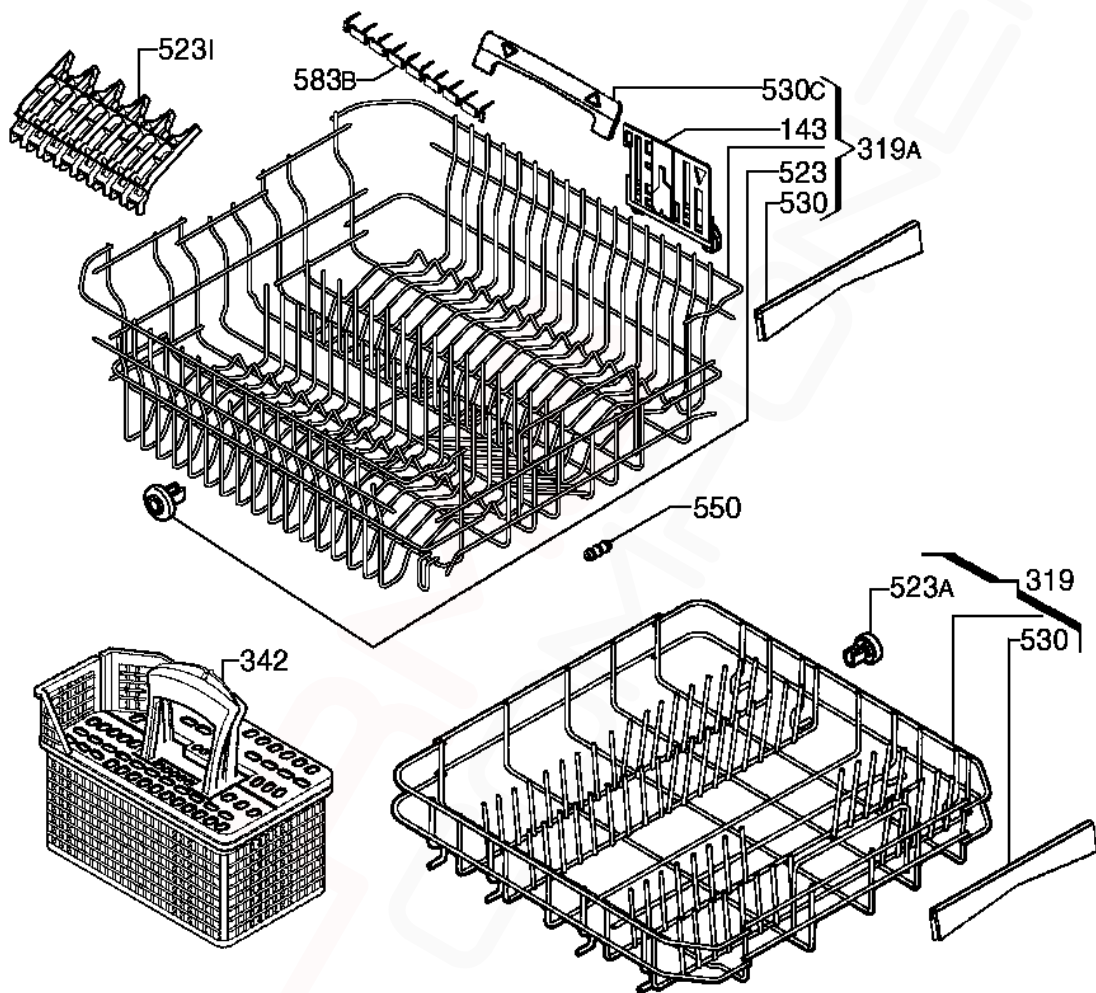

9113031362

MODEL
ESF66060X

PNC
911916660

VAR
00

Exp View N°. P09113031362

WORKTOP & CONTROL PANEL ASSEMBLY

ITEM	PART N°.	QTY	DESCRIPTION
260A	1171020009	1	Spring,handle
260B	1527808008	1	Spring,side,handle
313	1171793316	1	Work top
338	1525578801	1	Side plate - grey
510	1170691800	1	Control panel,silkscreened,complete
523	1170464026	1	Handle bracket
525	1528655309	1	ON/OFF button - inox
525A	1118779196	1	Wash mode button - inox
530	1172470203	1	Handle,control panel - inox
563A	1527582009	1	Pin,handle

MODEL PNC VAR
ESF66060X 911916660 00

Expl View N°. P09113048390

BASKET ASSEMBLY

ITEM	PART N°.	QTY	DESCRIPTION
143	1172121004	1	Adjustment,dishwasher basket,right
319	1170652802	1	Dishwasher basket,bottom - dark grey
319A	1170369043	1	Dishwasher basket,upper - dark grey
342	1118401502	1	Cuttlery basket,complete - dark grey
523	4071342564	2	Wheel,upper basket,complete
523A	50286965004	1	Wheel kit - dark grey (8 pieces)
523I	1118886702	4	Rack,cup - dark grey
530	1118879012	1	Handle,front
530C	4071354775	2	Handle,side,complete
550	8996461804602	2	Rubber buffer,dishwasher basket,upper
583B	1118902707	4	Spacer - dark grey