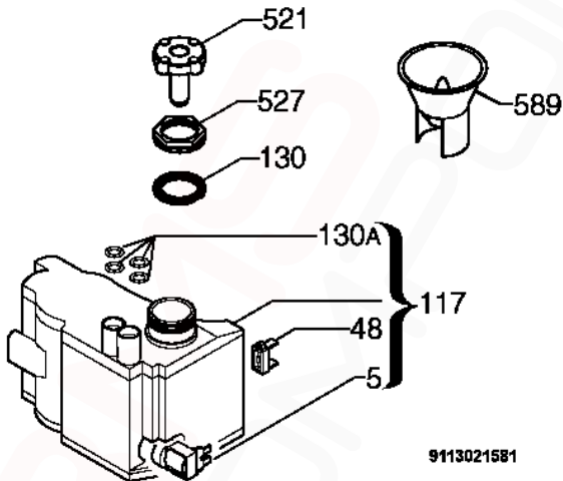

MODEL
ESF66060X

PNC
911916660

VAR
00

Exp View N°. P09113048798
PUMP, SUMP & HYDRAULICS

ITEM	PART N°.	QTY	DESCRIPTION
106A	1118134004	1	Lower part,spray arm
111	50295663004	1	Inlet hose,water block x 1800mm
112	1526492424	1	Discharge pipe,complete x 2230mm
120	50297774007	1	Drain filter,complete - light grey
120B	1528918004	1	Dish,sieve,inox
125A	50282650006	1	O-ring,manifold,outer
125B	50227938003	1	O-ring,manifold,inner
127	1118796208	1	Pipe union,Y
127B	1523118204	1	Pipe union,manifold - dark grey
127C	1526716012	1	Pipe union,decalcifier,sump
130A	1172041004	1	Rubber gasket,Channel drainage
130B	8996461217706	1	O-ring,sump
130C	50659231000	1	Round seal,Container cup
130E	1522802006	1	Sealing strip
132	1118495918	1	Column,Support,lower spray arm
135A	1170370025	1	Channel drainage complete - dark grey
139	1118136702	1	Spray arm,bottom - dark grey
139A	1118949500	1	Spray arm,upper - dark grey
139B	1118131000	1	Spray arm
140	1170481004	1	Container cup,small,electronic
145	1528059007	1	Manifold,outer dia32mm
145B	1172029017	1	Manifold,horizontal - dark grey
155	1527957110	1	Sump,pipe union,complete
303	1526292097	1	Basement
320	1526272107	1	Grill,vapour outlet,dark grey
520	1526862006	1	Flange,discharge pipe
521	1527389009	1	Stopper,drainage hose
527E	50286080002	1	Nut,water distributor