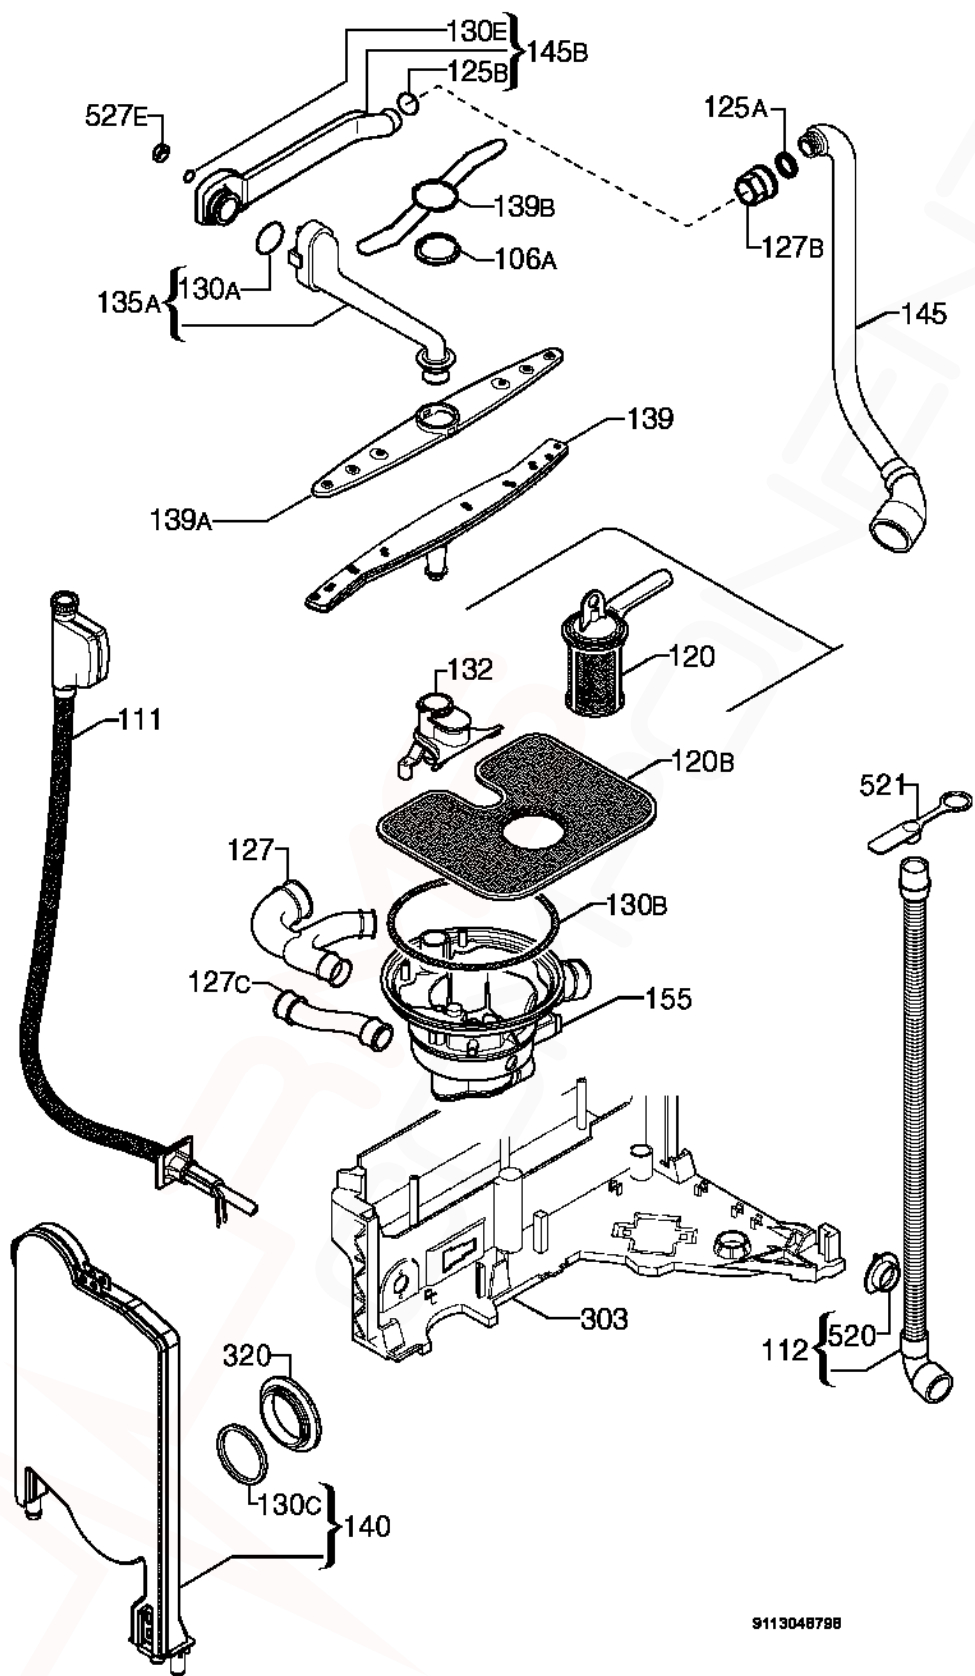

MODEL PNC VAR
ESF66060X 911916660 00

Exp View N°. P09113031014

DOOR ASSEMBLY

ITEM	PART N°.	QTY	DESCRIPTION
7	50287927003	1	Microswitch,door
130	1527401002	1	Door gasket,bottom - black x 550mm
303	1172007211	1	Plinth,inox
305	1170377418	1	Door,inox
311	50290200000	1	Inner door,complete
344	1170364002	1	Latch,bridging plug,complete
509A	1520419142	1	Tie,hinge
518	1526414022	1	Bridge,door lock
523	1170376006	1	Stiffening,door
523C	1170374027	1	Support,plinth
N.I.	50279682004	1	Plaque,door (Speed Clip)

MODEL
ESF66060X

PNC
911916660

VAR
00

Exp View N°. P09113048798
PUMP, SUMP & HYDRAULICS

ITEM	PART N°.	QTY	DESCRIPTION
106A	1118134004	1	Lower part,spray arm
111	50295663004	1	Inlet hose,water block x 1800mm
112	1526492424	1	Discharge pipe,complete x 2230mm
120	50297774007	1	Drain filter,complete - light grey
120B	1528918004	1	Dish,sieve,inox
125A	50282650006	1	O-ring,manifold,outer
125B	50227938003	1	O-ring,manifold,inner
127	1118796208	1	Pipe union,Y
127B	1523118204	1	Pipe union,manifold - dark grey
127C	1526716012	1	Pipe union,decalcifier,sump
130A	1172041004	1	Rubber gasket,Channel drainage
130B	8996461217706	1	O-ring,sump
130C	50659231000	1	Round seal,Container cup
130E	1522802006	1	Sealing strip
132	1118495918	1	Column,Support,lower spray arm
135A	1170370025	1	Channel drainage complete - dark grey
139	1118136702	1	Spray arm,bottom - dark grey
139A	1118949500	1	Spray arm,upper - dark grey
139B	1118131000	1	Spray arm
140	1170481004	1	Container cup,small,electronic
145	1528059007	1	Manifold,outer dia32mm
145B	1172029017	1	Manifold,horizontal - dark grey
155	1527957110	1	Sump,pipe union,complete
303	1526292097	1	Basement
320	1526272107	1	Grill,vapour outlet,dark grey
520	1526862006	1	Flange,discharge pipe
521	1527389009	1	Stopper,drainage hose
527E	50286080002	1	Nut,water distributor