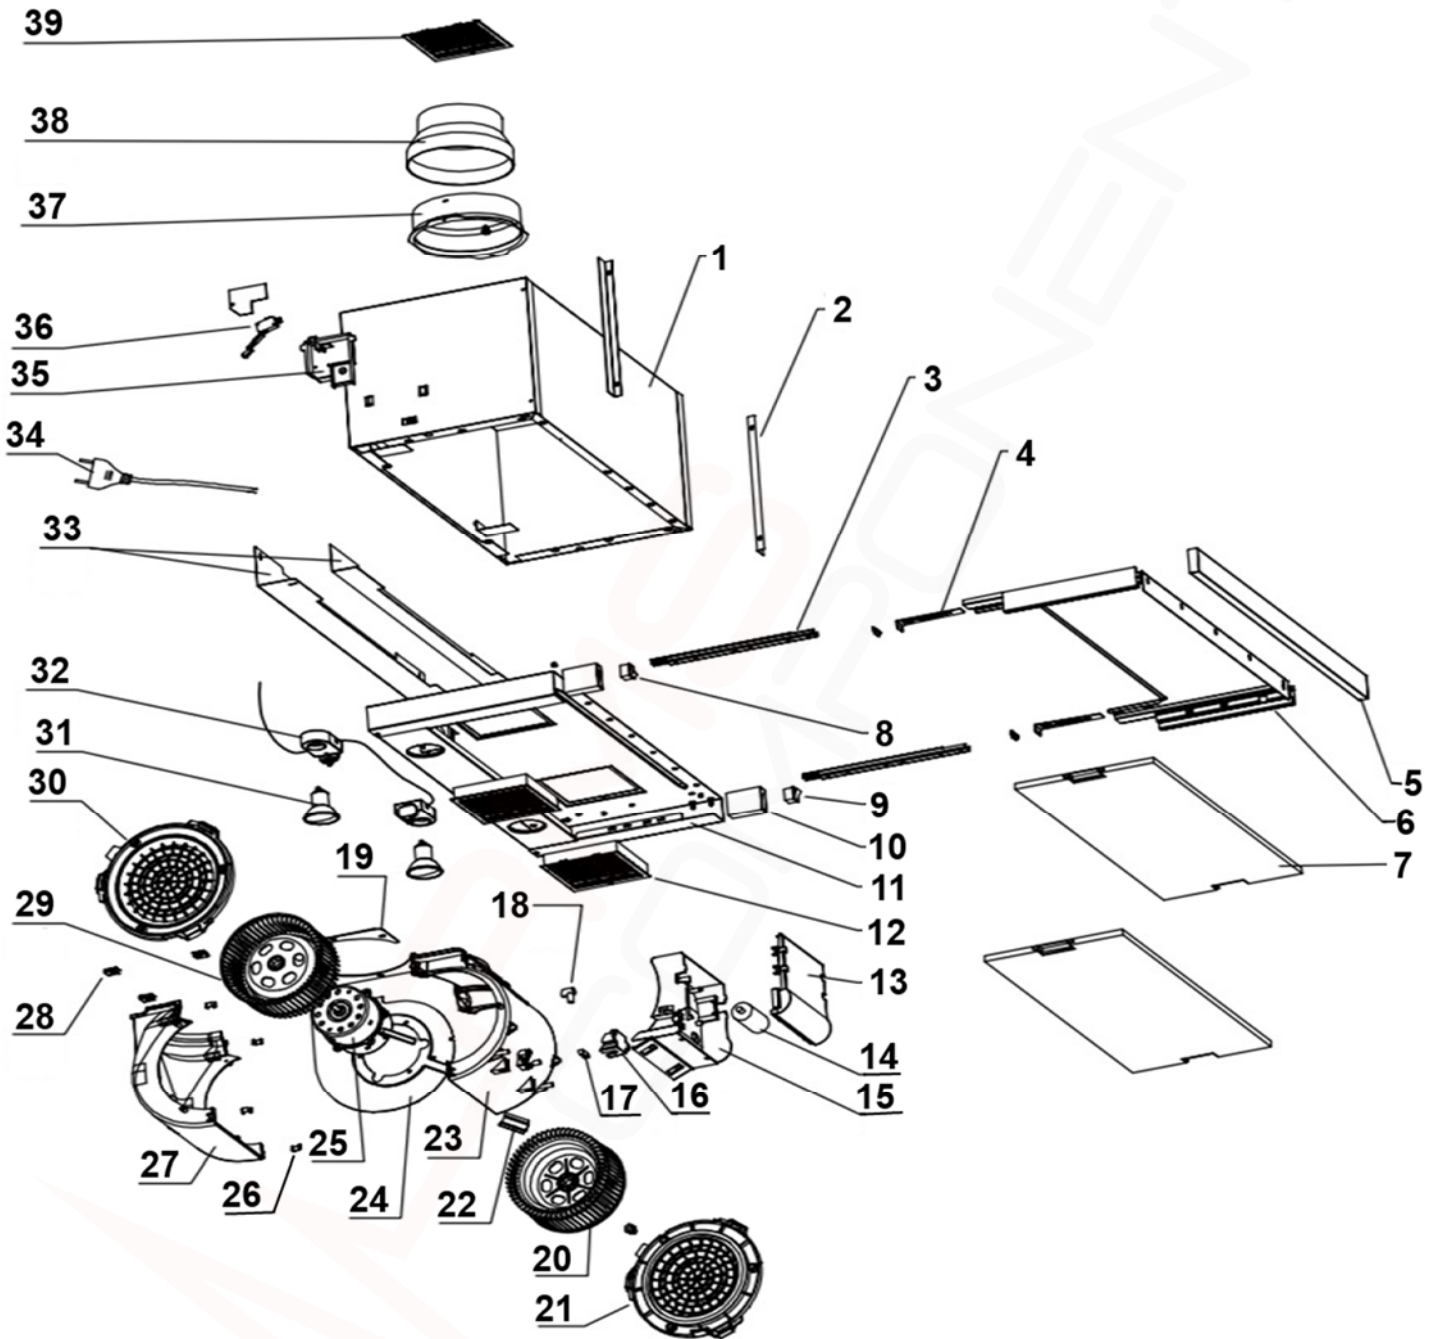

NOTE: In Parts Listings

N.I. = Not Illustrated
N.P.A. = No Part Available
N.P.N. = Not Used on this Model

MODEL:

ERR927SA

PNC:

956002168 00

ITEM	PART N°	DESCRIPTION	Ex. 8299	QTY
1	N.P.A.	CASING METAL - SILVER		-
2	55001635	BRACKET SUPPORT BODY - SILVER		2
3	20110869	RAIL SLIDE		2
4	20110722	BRACKET STOP DRAWER		2
5	20110724	HANDRAIL 40 x 900mm - INOX		1
6	55001655	DRAWER 90cm		1
7	E653090	FILTER METAL 4 LAYER RETRACTA 900		2
8	20110861	SWITCH MOTOR 3 POSITION		1
9	20110859	SWITCH LIGHT 2 POSITION		1
10	20110858	HOUSING SWITCH - TF2003		2
11	N.P.A.	CASING METAL - SILVER		-
12	02825263	FILTER - ACTIVE CARBON		2
13	60704070	COVER BOX CONNECTION		1
14	62100515	CAPACITOR 5.5µf		1
15	60704065	BOX CONNECTION BT2		1
16	60704100	CLAMP MOTOR CABLE		1
17	N.P.A.	CONNECTION PIECE		-
18	N.P.A.	BRACKET BOX CONNECTION		-
19	N.P.A.	REFER ITEM 25		-
20	N.P.A.	REFER ITEM 25		-
21	N.P.A.	REFER ITEM 25		-
22	N.P.A.	REFER ITEM 25		-
23	N.P.A.	REFER ITEM 25		-
24	N.P.A.	REFER ITEM 25		-
25	64900325	MOTOR ASSEMBLY 230V 50HZ		1
26	N.P.A.	REFER ITEM 25		-
27	N.P.A.	REFER ITEM 25		-
28	N.P.A.	REFER ITEM 25		-
29	N.P.A.	REFER ITEM 25		-
30	N.P.A.	REFER ITEM 25		-
31	69400980	LAMP LED (WHITE LIGHT) GU10-4W		2
32	15107000	HOLDER LAMP HALOGEN GU10		1
33	55001685	SUPPORT HOOD 90CM		1
34	E601025	CORD POWER SAA (AUS)		1
35	20110702	HOUSING SWITCH MICRO		1
36	20110701	SWITCH MICRO		1
37	60700935	ADAPTOR FLUE Ø150		1
38	02893001	FLUE TRANSITION ASSY Ø120/Ø150		1
39	20110862	FILTER GRID		2