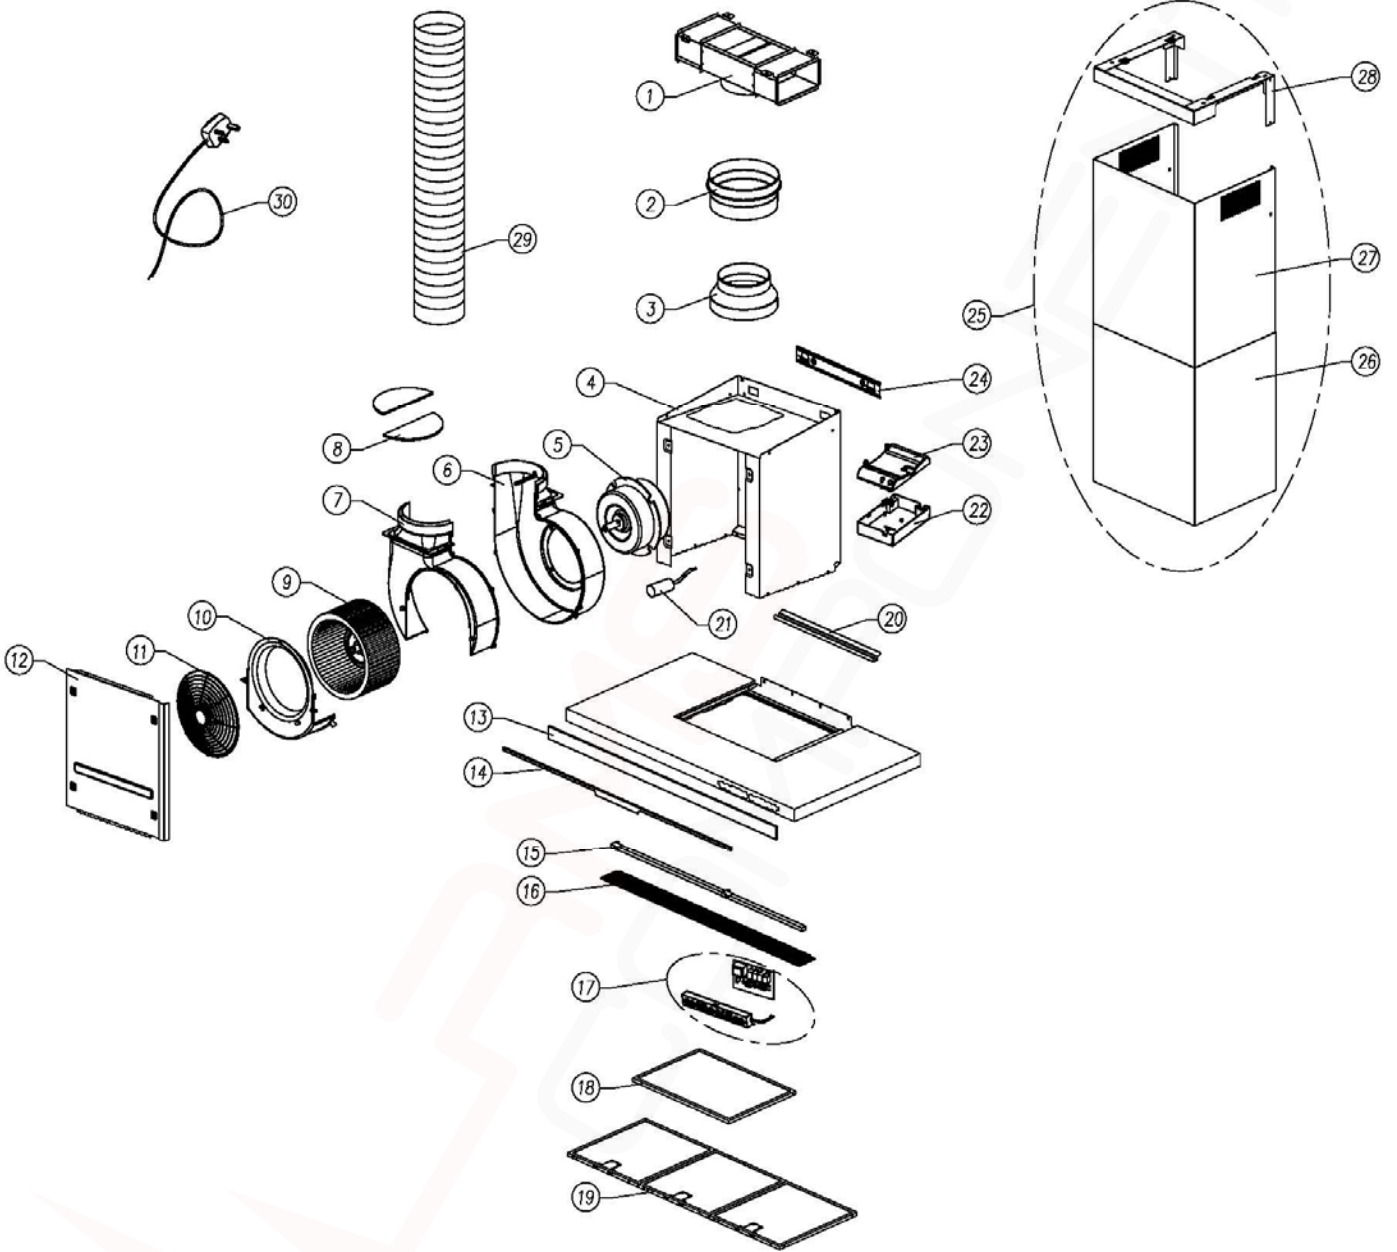

**ERC926BA**

**PNC 942001206**

<b>First Built Dates:</b>	
<b>ERC926BA</b>	<b>10/13</b>

ITEM	PART N°	DESCRIPTION	QTY
1	25110170	T-PIECE_HOOD-RUBY	1
2	60704515	180 TO 200 TRANSITION DUCT-HOOD-RUBY	1
3	60704520	180 TO 150 TRANSITION DUCT-HOOD-RUBY	1
4	25110150	WIND COAMING GROUP-HOOD-PYRAMID_BT_C	1
5	64900285	MOTOR 220-240V/50HZ-HOOD-RUBY	1
6	60704480	LOWER WIND CHAMBER-HOOD-C5	1
7	60704485	UPPER WIND CHAMBER-HOOD-C5	1
8	60704490	BACKFLOW PREVENTER-HOOD-C5	2
9	69400990	TURBINE-HOOD-C5	1
10	60704495	WIND CHAMBER COVER-HOOD-C5	1
11	65300155	AIR INLET NETWORK-HOOD-C5	1
12	55000995	WIND COAMING COVER-HOOD-PYRAMID_BT_C	1
13	69412095	90CM BLACK GLASS-HOOD-ERC926BA	1
14	62904205	S/STEEL DECORATIVE TRIM-HOOD-RUBY	1
15	E639060	STRIP LED x750mm 8.5W-HOOD-RUBY	1
	E629290	BRACKET STRIP LED	2
16	E607395	LENS LIGHT STRIP CANOPY	1
17	63900775	RUBY BETTER_A_AUST SWITCH GROUP-HOOD	1
18	25110175	CARBON FILTER-HOOD-ERC925SA	1
19	65300170	METAL FILTER WITH METALLIC HANDLE-HOOD-ERC925SA	3
20	55001510	CARBON FILTER REAR SUPPORT-HOOD-ERC925SA	1
21	62100545	BLAST-PROOF CAPACITOR 8µF-HOOD-RUBY	1
22	60704240	CONNECTION BOX-HOOD-TN	1
23	60704235	CONNECTION BOX COVER-HOOD-TN	1
24	62904185	HOOD HOLDER-HOOD-C5	1
25	25110180	S/STEEL TUBES -HOOD-ERC925SA	1
26	E629300	LOWER TUBE HOOD PYRAMID SILKSCREEN	1
27	62904210	UPPER TUBE 645mm-HOOD-RUBY	1
28	55001515	TUBES HANGING SUPPORT-HOOD-RUBY	1
29	69412105	Ø150mmx1.5M ALUMINUM FLEXIBLE EXHAUST FLUE-HOOD	1
30	60100525	POWER WIRE WITH BS 3 PINS PLUG	1